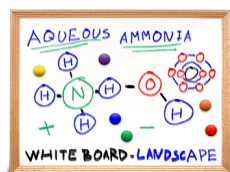

Model	Overall Size	Orientation	Ships Via	Shipping Weight
MBWPS-WD-2460	24" x 60"	Mounts both Portrait & Landscape	UPS	15 LBS