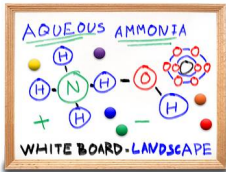

Model	Overall Size	Orientation	Ships Via	Shipping Weight
MBWPS-WD-2460	24" x 60"	Mounts both Portrait & Landscape	UPS	15 LBS