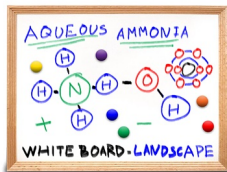

60x36 Magnetic White Dry Erase Marker Board with Wood Frame

FOR CURRENT PRICING, VISIT THE ID # LISTED ABOVE
FREE SHIPPING

Product Details

- Magnetic White Board 60x36
- Wood Framed White Marker Board
- Porcelain on Steel Writing Surface
- Write-on with Markers, + Use as a Magnetic Board
- No Ghosting
- Overall Porcelain Whiteboard Frame Size: 36" x 60"
- Overall White Board Frame Depth: 3/4"
- Durable Smooth Porcelain on Steel White Board Surface
- 3 Wood Frame Finishes: **Cherry, Light Oak, and Walnut**
- Factory installed hangers for mounting Portrait or Landscape
- Wood frame (1" WIDE) borders the whiteboard
- Optional Set of Round Magnets
- Optional Dry-Erase Markers in 4 Colors
- Open Face white board displays **for INDOOR use only**
- Call for Custom White Board Sizes + Metal or Wood Framed

Ordering Options

- Frame Orientation: Mounts both Portrait and Landscape
- **Standard Marker Set (4 Colors):** Wipes off Easily (Black, Blue, Green, Red)
- **Magnetic Marker Set with Eraser Cap (4 Colors):** These markers feature an eraser and magnet on each cap. Wipes off Easily (Black, Blue, Green, Red)
- **Dry Eraser & Spray Cleaner / Combo:** Soft pile, the eraser collects dust and marker residue. The pump spray cleaner removes ghosting, grease, dirt, and stains with a clean dry cloth
- **Round Magnets:** Sold in pack of six. 1 1/4" Round Magnets to hold up notes or postings. Comes in Assorted Colors
- Mounting brackets to help mount & secure your frame to the wall