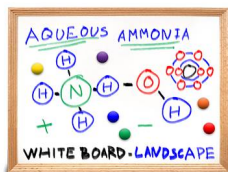

60x36 Magnetic White Dry Erase Marker Board with Wood Frame

FOR CURRENT PRICING, VISIT THE ID # LISTED ABOVE
FREE SHIPPING

Product Details

- Magnetic White Board 60x36
- Wood Framed White Marker Board
- Porcelain on Steel Writing Surface
- Write-on with Markers, + Use as a Magnetic Board
- No Ghosting
- Overall Porcelain Whiteboard Frame Size: 36" x 60"
- Overall White Board Frame Depth: 3/4"
- Durable Smooth Porcelain on Steel White Board Surface
- 3 Wood Frame Finishes: **Cherry, Light Oak, and Walnut**
- Factory installed hangers for mounting Portrait or Landscape
- Wood frame (1" WIDE) borders the whiteboard
- Optional Set of Round Magnets
- Optional Dry-Erase Markers in 4 Colors
- Open Face white board displays **for INDOOR use only**
- Call for Custom White Board Sizes + Metal or Wood Framed

Ordering Options

- Frame Orientation: Mounts both Portrait and Landscape
- **Standard Marker Set (4 Colors):** Wipes off Easily (Black, Blue, Green, Red)
- **Magnetic Marker Set with Eraser Cap (4 Colors):** These markers feature an eraser and magnet on each cap. Wipes off Easily (Black, Blue, Green, Red)
- **Dry Eraser & Spray Cleaner / Combo:** Soft pile, the eraser collects dust and marker residue. The pump spray cleaner removes ghosting, grease, dirt, and stains with a clean dry cloth
- **Round Magnets:** Sold in pack of six. 1 1/4" Round Magnets to hold up notes or postings. Comes in Assorted Colors
- Mounting brackets to help mount & secure your frame to the wall