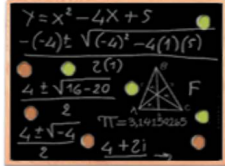

Wood Frame 11x17 Magnetic Black Wet Erase Marker Board | Porcelain on Steel

FOR CURRENT PRICING, VISIT THE ID # LISTED ABOVE

Product Details

- Wood Framed Black Marker Board
- Porcelain on Steel Surface
- Works as a Magnetic Wet Erase Board
- 11" x 17" Magnetic Porcelain Black Marker Board
- Open Face Black Magnetic Board
- Wood Frame 1" Wide Borders Black Message Board
- Overall Wood Frame Size 11x17
- Overall Black Marker Board Frame Depth 3/4"
- Overall Black Marker Board Frame Depth : 3/4"
- Durable Smooth Porcelain on Steel Black Marker Board Surface
- 3 Wood Frame Finishes: Cherry, Light Oak, and Walnut
- Factory installed hangers Included
- Wood Frame Wall Mounts Portrait or Landscape
- 11x17 Open Face black marker board display [for INDOOR use only](#)
- Call for Custom Black Marker Board Display - Metal or Wood Framed

Ordering Options

- Frame Orientation: Mounts both Portrait and Landscape
- **Fluorescent Marker Set (5 Colors):**
Wipes off Easily (Yellow, Pink, Blue, Green, White)
- **Dry Eraser & Spray Cleaner Combo:**
Soft pile, the eraser collects dust and marker residue.
The pump spray cleaner removes ghosting, grease, dirt, and stains with a clean dry cloth
- **Round Magnets:**
Sold in pack of six. 1 1/4" Round Magnets to hold up notes or postings.
Comes in Assorted Colors
- Mounting brackets to help mount & secure your frame to the wall

***Marker Sets ships with Magnetic Black Marker Board**
***Both Combo Options ship in a Separate Box**

***CUSTOM SIZES AVAILABLE | CALL US**

Model	Overall Size	Orientation	Ships Via	Shipping Weight
MBBPS-WD-1117	11" x 17"	Mounts both Portrait & Landscape	UPS	4 LBS