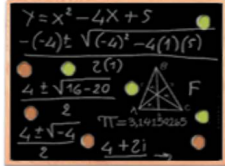

Wood Frame 11x17 Magnetic Black Wet Erase Marker Board | Porcelain on Steel

FOR CURRENT PRICING, VISIT THE ID # LISTED ABOVE

Product Details

- Wood Framed Black Marker Board
- Porcelain on Steel Surface
- Works as a Magnetic Wet Erase Board
- 11" x 17" Magnetic Porcelain Black Marker Board
- Open Face Black Magnetic Board
- Wood Frame 1" Wide Borders Black Message Board
- Overall Wood Frame Size 11x17
- Overall Black Marker Board Frame Depth 3/4"
- Overall Black Marker Board Frame Depth : 3/4"
- Durable Smooth Porcelain on Steel Black Marker Board Surface
- 3 Wood Frame Finishes: Cherry, Light Oak, and Walnut
- Factory installed hangers Included
- Wood Frame Wall Mounts Portrait or Landscape
- 11x17 Open Face black marker board display [for INDOOR use only](#)
- Call for Custom Black Marker Board Display - Metal or Wood Framed

Ordering Options

- Frame Orientation: Mounts both Portrait and Landscape
- Fluorescent Marker Set (5 Colors):
Wipes off Easily (Yellow, Pink, Blue, Green, White)
- Dry Eraser & Spray Cleaner Combo:
Soft pile, the eraser collects dust and marker residue.
The pump spray cleaner removes ghosting, grease, dirt, and stains with a clean dry cloth
- Round Magnets:
Sold in pack of six. 1 1/4" Round Magnets to hold up notes or postings.
Comes in Assorted Colors
- Mounting brackets to help mount & secure your frame to the wall

***Marker Sets ships with Magnetic Black Marker Board**
***Both Combo Options ship in a Separate Box**

***CUSTOM SIZES AVAILABLE | CALL US**

Model	Overall Size	Orientation	Ships Via	Shipping Weight
MBBPS-WD-1117	11" x 17"	Mounts both Portrait & Landscape	UPS	4 LBS