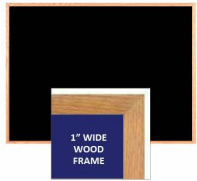

Value Line Wood Framed 18x18 EASY-TACK Display Boards (Open Face with Wooden Frame)

FOR CURRENT PRICING, VISIT THE ID # LISTED ABOVE

Product Details

- **Wood Framed Easy Tack Display Board**
- Wall Display Board
- **Overall Easy Tack Board Wood Frame Size: 18" x 18"**
- Overall Tack Board Frame Depth: 3/4"
- Available in (3) Wood Frame Finishes: Cherry, Light Oak, and Walnut
- **Wood frame (1" WIDE) borders the tack board**
- Self adhesive fabric allows for quick and easy placement of lightweight items
- **NO PUSH PINS or THUMB TACKS NEEDED!**
- Open Face tack board displays are for **INDOOR** use only
- **Call for Custom Display Boards - Metal or Wood Framed**

Ordering Options

- Easy Tack Self Adhesive Fabrics (see 6 colors below)
- **Mounting Brackets** to help mount & secure your frame to the wall

***CUSTOM SIZES AVAILABLE | CALL US**

Model	Overall Size	Orientation	Ships Via	Shipping Weight
TBWD-1818	18" x 18"	Mounts Square	UPS	5 LBS