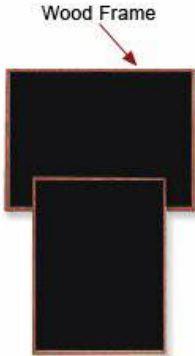

### 18x18 Wood Framed Black Dry Erase Marker Boards

FOR CURRENT PRICING, VISIT THE ID # LISTED ABOVE

#### Product Details

- **Wood Framed Black Marker Board**
- **Works as a Wet Erase Board**
- **Overall Black Message Board Frame Size: 18" x 18"**
- Overall Black Message Board Frame Depth: **3/4"**
- Durable Black Melamine Surface
- Available in 3 Wood Frame Finishes: Cherry, Light Oak, and Walnut
- **Wood frame (1" WIDE) borders the black message board**
- Open Face 18x18 black message board displays [for INDOOR use only](#)
- **Call for Custom Black Message Board Displays - Metal or Wood Framed**

#### Ordering Options

- **Fluorescent Marker Set (5 Colors):**  
Wipes off Easily (Yellow, Pink, Blue, Green, White)
- **Dry Eraser & Spray Cleaner Combo:**  
Soft pile, the eraser collects dust and marker residue.  
The pump spray cleaner removes ghosting, grease, dirt, and stains with a clean dry cloth

**\*Marker Set ships with Black Marker Board**  
**\*Combo Option ships in a Separate Box**

**\*CUSTOM SIZES AVAILABLE | CALL US**

Open Face Black Board  
Wood Framed

Model	Overall Size	Orientation	Ships Via	Shipping Weight
MBB-WD-1818	18" x 18"	Mounts Square	UPS	5 LBS