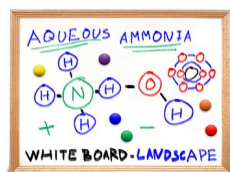

15x20 Magnetic White Dry Erase Marker Board with Wood Frame

FOR CURRENT PRICING, VISIT THE ID # LISTED ABOVE

Product Details

- Magnetic White Board 15x20
- Wood Framed White Marker Board
- Porcelain on Steel Writing Surface
- Write-on with Markers, + Use as a Magnetic Board
- No Ghosting
- Overall Porcelain Whiteboard Frame Size: 15" x 20"
- Overall White Board Frame Depth: 3/4"
- Durable Smooth Porcelain on Steel White Board Surface
- 3 Wood Frame Finishes: **Cherry, Light Oak, and Walnut**
- Factory installed hangers for mounting Portrait or Landscape
- Wood frame (1" WIDE) borders the whiteboard
- Optional Set of Round Magnets
- Optional Dry-Erase Markers in 4 Colors
- Open Face white board displays **for INDOOR use only**
- Call for Custom White Board Sizes + Metal or Wood Framed

Ordering Options

- Frame Orientation: Mounts both Portrait and Landscape
- **Standard Marker Set (4 Colors):** Wipes off Easily (Black, Blue, Green, Red)
- **Magnetic Marker Set with Eraser Cap (4 Colors):** These markers feature an eraser and magnet on each cap. Wipes off Easily (Black, Blue, Green, Red)
- **Dry Eraser & Spray Cleaner / Combo:** Soft pile, the eraser collects dust and marker residue. The pump spray cleaner removes ghosting, grease, dirt, and stains with a clean dry cloth
- **Round Magnets:** Sold in pack of six. 1 1/4" Round Magnets to hold up notes or postings. Comes in Assorted Colors
- Mounting brackets to help mount & secure your frame to the wall

*Marker Sets ships with Magnetic White Board

*Both Combo Options ship in a Separate Box

Model	Overall Size	Orientation	Ships Via	Shipping Weight
MBWPS-WD-1520	15" x 20"	Mounts both Portrait & Landscape	UPS	5 LBS