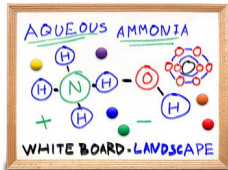

15x20 Magnetic White Dry Erase Marker Board with Wood Frame

FOR CURRENT PRICING, VISIT THE ID # LISTED ABOVE

Product Details

- Magnetic White Board 15x20
- Wood Framed White Marker Board
- Porcelain on Steel Writing Surface
- Write-on with Markers, + Use as a Magnetic Board
- No Ghosting
- Overall Porcelain Whiteboard Frame Size: 15" x 20"
- Overall White Board Frame Depth: 3/4"
- Durable Smooth Porcelain on Steel White Board Surface
- 3 Wood Frame Finishes: **Cherry, Light Oak, and Walnut**
- Factory installed hangers for mounting Portrait or Landscape
- Wood frame (1" WIDE) borders the whiteboard
- Optional Set of Round Magnets
- Optional Dry-Erase Markers in 4 Colors
- Open Face white board displays **for INDOOR use only**
- Call for Custom White Board Sizes + Metal or Wood Framed

Ordering Options

- Frame Orientation: Mounts both Portrait and Landscape
- **Standard Marker Set (4 Colors):** Wipes off Easily (Black, Blue, Green, Red)
- **Magnetic Marker Set with Eraser Cap (4 Colors):** These markers feature an eraser and magnet on each cap. Wipes off Easily (Black, Blue, Green, Red)
- **Dry Eraser & Spray Cleaner / Combo:** Soft pile, the eraser collects dust and marker residue. The pump spray cleaner removes ghosting, grease, dirt, and stains with a clean dry cloth
- **Round Magnets:** Sold in pack of six. 1 1/4" Round Magnets to hold up notes or postings. Comes in Assorted Colors
- Mounting brackets to help mount & secure your frame to the wall