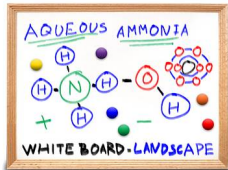

15x20 Magnetic White Dry Erase Marker Board with Wood Frame

FOR CURRENT PRICING, VISIT THE ID # LISTED ABOVE

Product Details

- Magnetic White Board 15x20
- Wood Framed White Marker Board
- Porcelain on Steel Writing Surface
- Write-on with Markers, + Use as a Magnetic Board
- No Ghosting
- Overall Porcelain Whiteboard Frame Size: 15" x 20"
- Overall White Board Frame Depth: 3/4"
- Durable Smooth Porcelain on Steel White Board Surface
- 3 Wood Frame Finishes: **Cherry, Light Oak, and Walnut**
- Factory installed hangers for mounting Portrait or Landscape
- Wood frame (1" WIDE) borders the whiteboard
- Optional Sets of 1" Black Round Magnets
- Optional Dry-Erase Markers in 4 Colors
- Open Face white board displays **for INDOOR use only**
- Call for Custom White Board Sizes + Metal or Wood Framed

Ordering Options

- Frame Orientation: Mounts both Portrait and Landscape
- **Standard Marker Set (4 Colors):** Wipes off Easily (Black, Blue, Green, Red)
- **Magnetic Marker Set with Eraser Cap (4 Colors):** These markers feature an eraser and magnet on each cap. Wipes off Easily (Black, Blue, Green, Red)
- **Dry Eraser & Spray Cleaner / Combo:** Soft pile, the eraser collects dust and marker residue. The pump spray cleaner removes ghosting, grease, dirt, and stains with a clean dry cloth
- **Round Magnets:** Sold in packs of four. 1" Black Round Magnets to hold up notes or postings.
- Mounting brackets to help mount & secure your frame to the wall