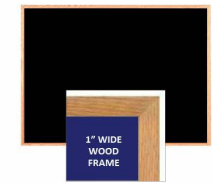

Value Line Wood Framed 16x20 EASY-TACK Display Boards (Open Face with Wooden Frame)

FOR CURRENT PRICING, VISIT THE ID # LISTED ABOVE

Product Details

- Wood Framed Easy Tack Display Board
- Wall Display Board
- Overall Easy Tack Board Wood Frame Size: 16" x 20"
- Overall Tack Board Frame Depth: 3/4"
- Factory installed hangers allow you to mount Portrait or Landscape
- Available in (3) Wood Frame Finishes: Cherry, Light Oak, and Walnut
- Wood frame (1" WIDE) borders the tack board
- Self adhesive fabric allows for quick and easy placement of lightweight items
- **NO PUSH PINS or THUMB TACKS NEEDED!**
- Open Face tack board displays are for **INDOOR** use only
- Call for Custom Display Boards - Metal or Wood Framed

Ordering Options

- Frame Orientation: Mounts both Portrait and Landscape
- Easy Tack Self Adhesive Fabrics (see 6 colors below)
- Mounting Brackets to help mount & secure your frame to the wall

***CUSTOM SIZES AVAILABLE | CALL US**

Model	Overall Size	Orientation	Ships Via	Shipping Weight
TBWD-1620	16" x 20"	Mounts both Portrait & Landscape	UPS	5 LBS