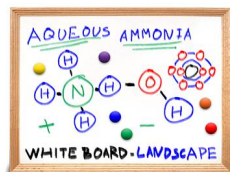

24x96 Magnetic White Dry Erase Marker Board with Wood Frame

FOR CURRENT PRICING, VISIT THE ID # LISTED ABOVE
FREE SHIPPING

Product Details

- Magnetic White Board 24x96
- Wood Framed White Marker Board
- Porcelain on Steel Writing Surface
- Write-on with Markers, + Use as a Magnetic Board
- No Ghosting
- Overall Porcelain Whiteboard Frame Size: 24" x 96"
- Overall White Board Frame Depth: 3/4"
- Durable Smooth Porcelain on Steel White Board Surface
- 3 Wood Frame Finishes: **Cherry, Light Oak, and Walnut**
- Factory installed hangers for mounting Portrait or Landscape
- Wood frame (1" WIDE) borders the whiteboard
- Optional Sets of 1" Black Round Magnets
- Optional Dry-Erase Markers in 4 Colors
- Open Face white board displays **for INDOOR use only**
- Call for Custom White Board Sizes + Metal or Wood Framed

Ordering Options

- Frame Orientation: Mounts both Portrait and Landscape
- **Standard Marker Set (4 Colors):** Wipes off Easily (Black, Blue, Green, Red)
- **Magnetic Marker Set with Eraser Cap (4 Colors):** These markers feature an eraser and magnet on each cap. Wipes off Easily (Black, Blue, Green, Red)
- **Dry Eraser & Spray Cleaner / Combo:** Soft pile, the eraser collects dust and marker residue. The pump spray cleaner removes ghosting, grease, dirt, and stains with a clean dry cloth
- **Round Magnets:** Sold in packs of four. 1" Black Round Magnets to hold up notes or postings.
- Mounting brackets to help mount & secure your frame to the wall