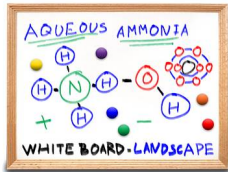

24x96 Magnetic White Dry Erase Marker Board with Wood Frame

FOR CURRENT PRICING, VISIT THE ID # LISTED ABOVE
FREE SHIPPING

Product Details

- Magnetic White Board 24x96
- Wood Framed White Marker Board
- Porcelain on Steel Writing Surface
- Write-on with Markers, + Use as a Magnetic Board
- No Ghosting
- Overall Porcelain Whiteboard Frame Size: 24" x 96"
- Overall White Board Frame Depth: 3/4"
- Durable Smooth Porcelain on Steel White Board Surface
- 3 Wood Frame Finishes: **Cherry, Light Oak, and Walnut**
- Factory installed hangers for mounting Portrait or Landscape
- Wood frame (1" WIDE) borders the whiteboard
- Optional Sets of 1" Black Round Magnets
- Optional Dry-Erase Markers in 4 Colors
- Open Face white board displays **for INDOOR use only**
- Call for Custom White Board Sizes + Metal or Wood Framed

Ordering Options

- Frame Orientation: Mounts both Portrait and Landscape
- **Standard Marker Set (4 Colors):** Wipes off Easily (Black, Blue, Green, Red)
- **Magnetic Marker Set with Eraser Cap (4 Colors):** These markers feature an eraser and magnet on each cap. Wipes off Easily (Black, Blue, Green, Red)
- **Dry Eraser & Spray Cleaner / Combo:** Soft pile, the eraser collects dust and marker residue. The pump spray cleaner removes ghosting, grease, dirt, and stains with a clean dry cloth
- **Round Magnets:** Sold in packs of four. 1" Black Round Magnets to hold up notes or postings.
- Mounting brackets to help mount & secure your frame to the wall