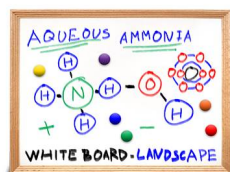

12x16 Magnetic White Dry Erase Marker Board with Wood Frame

FOR CURRENT PRICING, VISIT THE ID # LISTED ABOVE

Product Details

- Magnetic White Board 12x16
- Wood Framed White Marker Board
- Porcelain on Steel Writing Surface
- Write-on with Markers, + Use as a Magnetic Board
- No Ghosting
- Overall Porcelain Whiteboard Frame Size: 12" x 16"
- Overall White Board Frame Depth: 3/4"
- Durable Smooth Porcelain on Steel White Board Surface
- 3 Wood Frame Finishes: **Cherry, Light Oak, and Walnut**
- Factory installed hangers for mounting Portrait or Landscape
- Wood frame (1" WIDE) borders the whiteboard
- Optional Set of Round Magnets
- Optional Dry-Erase Markers in 4 Colors
- Open Face white board displays **for INDOOR use only**
- Call for Custom White Board Sizes + Metal or Wood Framed

Ordering Options

- Frame Orientation: Mounts both Portrait and Landscape
- **Standard Marker Set (4 Colors):** Wipes off Easily (Black, Blue, Green, Red)
- **Magnetic Marker Set with Eraser Cap (4 Colors):** These markers feature an eraser and magnet on each cap. Wipes off Easily (Black, Blue, Green, Red)
- **Dry Eraser & Spray Cleaner / Combo:** Soft pile, the eraser collects dust and marker residue. The pump spray cleaner removes ghosting, grease, dirt, and stains with a clean dry cloth
- **Round Magnets:** Sold in pack of six. 1 1/4" Round Magnets to hold up notes or postings. Comes in Assorted Colors
- Mounting brackets to help mount & secure your frame to the wall

*Marker Sets ships with Magnetic White Board

*Both Combo Options ship in a Separate Box

Model	Overall Size	Orientation	Ships Via	Shipping Weight
MBWPS-WD-1216	12" x 16"	Mounts both Portrait & Landscape	UPS	4 LBS