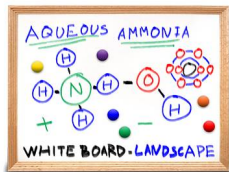

#### Product Details

- Magnetic White Board 12x48
- Wood Framed White Marker Board
- Porcelain on Steel Writing Surface
- Write-on with Markers, + Use as a Magnetic Board
- No Ghosting
- Overall Porcelain Whiteboard Frame Size: 12" x 48"
- Overall White Board Frame Depth: 3/4"
- Durable Smooth Porcelain on Steel White Board Surface
- 3 Wood Frame Finishes: **Cherry, Light Oak, and Walnut**
- Factory installed hangers for mounting Portrait or Landscape
- Wood frame (1" WIDE) borders the whiteboard
- Optional Set of Round Magnets
- Optional Dry-Erase Markers in 4 Colors
- Open Face white board displays **for INDOOR use only**
- Call for Custom White Board Sizes + Metal or Wood Framed

#### Ordering Options

- Frame Orientation: Mounts both Portrait and Landscape
- **Standard Marker Set (4 Colors):** Wipes off Easily (Black, Blue, Green, Red)
- **Magnetic Marker Set with Eraser Cap (4 Colors):** These markers feature an eraser and magnet on each cap. Wipes off Easily (Black, Blue, Green, Red)
- **Dry Eraser & Spray Cleaner / Combo:** Soft pile, the eraser collects dust and marker residue. The pump spray cleaner removes ghosting, grease, dirt, and stains with a clean dry cloth
- **Round Magnets:** Sold in pack of six. 1 1/4" Round Magnets to hold up notes or postings. Comes in Assorted Colors
- Mounting brackets to help mount & secure your frame to the wall