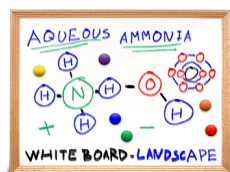

12x48 Magnetic White Dry Erase Marker Board with Wood Frame

FOR CURRENT PRICING, VISIT THE ID # LISTED ABOVE

Product Details

- Magnetic White Board 12x48
- Wood Framed White Marker Board
- Porcelain on Steel Writing Surface
- Write-on with Markers, + Use as a Magnetic Board
- No Ghosting
- Overall Porcelain Whiteboard Frame Size: 12" x 48"
- Overall White Board Frame Depth: 3/4"
- Durable Smooth Porcelain on Steel White Board Surface
- 3 Wood Frame Finishes: **Cherry, Light Oak, and Walnut**
- Factory installed hangers for mounting Portrait or Landscape
- Wood frame (1" WIDE) borders the whiteboard
- Optional Set of Round Magnets
- Optional Dry-Erase Markers in 4 Colors
- Open Face white board displays **for INDOOR use only**
- Call for Custom White Board Sizes + Metal or Wood Framed

Ordering Options

- Frame Orientation: Mounts both Portrait and Landscape
- **Standard Marker Set (4 Colors):** Wipes off Easily (Black, Blue, Green, Red)
- **Magnetic Marker Set with Eraser Cap (4 Colors):** These markers feature an eraser and magnet on each cap. Wipes off Easily (Black, Blue, Green, Red)
- **Dry Eraser & Spray Cleaner / Combo:** Soft pile, the eraser collects dust and marker residue. The pump spray cleaner removes ghosting, grease, dirt, and stains with a clean dry cloth
- **Round Magnets:** Sold in pack of six. 1 1/4" Round Magnets to hold up notes or postings. Comes in Assorted Colors
- Mounting brackets to help mount & secure your frame to the wall

*Marker Sets ships with Magnetic White Board

*Both Combo Options ship in a Separate Box

Model	Overall Size	Orientation	Ships Via	Shipping Weight
MBWPS-WD-1248	12" x 48"	Mounts both Portrait & Landscape	UPS	8 LBS