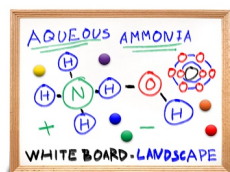

24x30 Magnetic White Dry Erase Marker Board with Wood Frame

FOR CURRENT PRICING, VISIT THE ID # LISTED ABOVE

Product Details

- Magnetic White Board 24x30
- Wood Framed White Marker Board
- Porcelain on Steel Writing Surface
- Write-on with Markers, + Use as a Magnetic Board
- No Ghosting
- Overall Porcelain Whiteboard Frame Size: 24" x 30"
- Overall White Board Frame Depth: 3/4"
- Durable Smooth Porcelain on Steel White Board Surface
- 3 Wood Frame Finishes: **Cherry, Light Oak, and Walnut**
- Factory installed hangers for mounting Portrait or Landscape
- Wood frame (1" WIDE) borders the whiteboard
- Optional Set of Round Magnets
- Optional Dry-Erase Markers in 4 Colors
- Open Face white board displays **for INDOOR use only**
- Call for Custom White Board Sizes + Metal or Wood Framed

Ordering Options

- Frame Orientation: Mounts both Portrait and Landscape
- **Standard Marker Set (4 Colors):** Wipes off Easily (Black, Blue, Green, Red)
- **Magnetic Marker Set with Eraser Cap (4 Colors):** These markers feature an eraser and magnet on each cap. Wipes off Easily (Black, Blue, Green, Red)
- **Dry Eraser & Spray Cleaner / Combo:** Soft pile, the eraser collects dust and marker residue. The pump spray cleaner removes ghosting, grease, dirt, and stains with a clean dry cloth
- **Round Magnets:** Sold in pack of six. 1 1/4" Round Magnets to hold up notes or postings. Comes in Assorted Colors
- Mounting brackets to help mount & secure your frame to the wall

*Marker Sets ships with Magnetic White Board

*Both Combo Options ship in a Separate Box

Model	Overall Size	Orientation	Ships Via	Shipping Weight
MBWPS-WD-2430	24" x 30"	Mounts both Portrait & Landscape	UPS	10 LBS