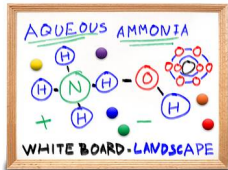

#### Product Details

- Magnetic White Board 24x30
- Wood Framed White Marker Board
- Porcelain on Steel Writing Surface
- Write-on with Markers, + Use as a Magnetic Board
- No Ghosting
- Overall Porcelain Whiteboard Frame Size: 24" x 30"
- Overall White Board Frame Depth: 3/4"
- Durable Smooth Porcelain on Steel White Board Surface
- 3 Wood Frame Finishes: **Cherry, Light Oak, and Walnut**
- Factory installed hangers for mounting Portrait or Landscape
- Wood frame (1" WIDE) borders the whiteboard
- Optional Set of Round Magnets
- Optional Dry-Erase Markers in 4 Colors
- Open Face white board displays **for INDOOR use only**
- Call for Custom White Board Sizes + Metal or Wood Framed

#### Ordering Options

- Frame Orientation: Mounts both Portrait and Landscape
- **Standard Marker Set (4 Colors):** Wipes off Easily (Black, Blue, Green, Red)
- **Magnetic Marker Set with Eraser Cap (4 Colors):** These markers feature an eraser and magnet on each cap. Wipes off Easily (Black, Blue, Green, Red)
- **Dry Eraser & Spray Cleaner / Combo:** Soft pile, the eraser collects dust and marker residue. The pump spray cleaner removes ghosting, grease, dirt, and stains with a clean dry cloth
- **Round Magnets:** Sold in pack of six. 1 1/4" Round Magnets to hold up notes or postings. Comes in Assorted Colors
- Mounting brackets to help mount & secure your frame to the wall