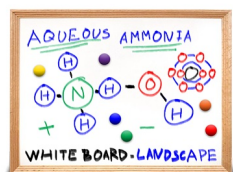

#### Product Details

- Magnetic White Board 12x36
- Wood Framed White Marker Board
- Porcelain on Steel Writing Surface
- Write-on with Markers, + Use as a Magnetic Board
- No Ghosting
- Overall Porcelain Whiteboard Frame Size: 12" x 36"
- Overall White Board Frame Depth: 3/4"
- Durable Smooth Porcelain on Steel White Board Surface
- 3 Wood Frame Finishes: **Cherry, Light Oak, and Walnut**
- Factory installed hangers for mounting Portrait or Landscape
- Wood frame (1" WIDE) borders the whiteboard
- Optional Set of Round Magnets
- Optional Dry-Erase Markers in 4 Colors
- Open Face white board displays **for INDOOR use only**
- Call for Custom White Board Sizes + Metal or Wood Framed

#### Ordering Options

- Frame Orientation: Mounts both Portrait and Landscape
- **Standard Marker Set (4 Colors):** Wipes off Easily (Black, Blue, Green, Red)
- **Magnetic Marker Set with Eraser Cap (4 Colors):** These markers feature an eraser and magnet on each cap. Wipes off Easily (Black, Blue, Green, Red)
- **Dry Eraser & Spray Cleaner / Combo:** Soft pile, the eraser collects dust and marker residue. The pump spray cleaner removes ghosting, grease, dirt, and stains with a clean dry cloth
- **Round Magnets:** Sold in pack of six. 1 1/4" Round Magnets to hold up notes or postings. Comes in Assorted Colors
- Mounting brackets to help mount & secure your frame to the wall