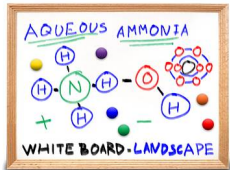

12x36 Magnetic White Dry Erase Marker Board with Wood Frame

FOR CURRENT PRICING, VISIT THE ID # LISTED ABOVE

Product Details

- Magnetic White Board 12x36
- Wood Framed White Marker Board
- Porcelain on Steel Writing Surface
- Write-on with Markers, + Use as a Magnetic Board
- No Ghosting
- Overall Porcelain Whiteboard Frame Size: 12" x 36"
- Overall White Board Frame Depth: 3/4"
- Durable Smooth Porcelain on Steel White Board Surface
- 3 Wood Frame Finishes: **Cherry, Light Oak, and Walnut**
- Factory installed hangers for mounting Portrait or Landscape
- Wood frame (1" WIDE) borders the whiteboard
- Optional Set of Round Magnets
- Optional Dry-Erase Markers in 4 Colors
- Open Face white board displays **for INDOOR use only**
- Call for Custom White Board Sizes + Metal or Wood Framed

Ordering Options

- Frame Orientation: Mounts both Portrait and Landscape
- **Standard Marker Set (4 Colors):** Wipes off Easily (Black, Blue, Green, Red)
- **Magnetic Marker Set with Eraser Cap (4 Colors):** These markers feature an eraser and magnet on each cap. Wipes off Easily (Black, Blue, Green, Red)
- **Dry Eraser & Spray Cleaner / Combo:** Soft pile, the eraser collects dust and marker residue. The pump spray cleaner removes ghosting, grease, dirt, and stains with a clean dry cloth
- **Round Magnets:** Sold in pack of six. 1 1/4" Round Magnets to hold up notes or postings. Comes in Assorted Colors
- Mounting brackets to help mount & secure your frame to the wall