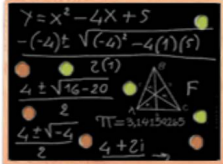

Wood Frame 40x50 Magnetic Black Wet Erase Marker Board | Porcelain on Steel

FOR CURRENT PRICING, VISIT THE ID # LISTED ABOVE

Product Details

- Wood Framed Black Marker Board
- Porcelain on Steel Surface
- Works as a Magnetic Wet Erase Board
- 40" x 50" Magnetic Porcelain Black Marker Board
- Open Face Black Magnetic Board
- Wood Frame 1" Wide Borders Black Message Board
- Overall Wood Frame Size 40x50
- Overall Black Marker Board Frame Depth 3/4"
- Overall Black Marker Board Frame Depth : 3/4"
- Durable Smooth Porcelain on Steel Black Marker Board Surface
- 3 Wood Frame Finishes: Cherry, Light Oak, and Walnut
- Factory installed hangers Included
- Wood Frame Wall Mounts Portrait or Landscape
- 40x50 Open Face black marker board display [for INDOOR use only](#)
- Call for Custom Black Marker Board Display - Metal or Wood Framed

Ordering Options

- Frame Orientation: Mounts both Portrait and Landscape
- Fluorescent Marker Set (5 Colors):
Wipes off Easily (Yellow, Pink, Blue, Green, White)
- Dry Eraser & Spray Cleaner Combo:
Soft pile, the eraser collects dust and marker residue.
The pump spray cleaner removes ghosting, grease, dirt, and stains with a clean dry cloth
- Round Magnets:
Sold in pack of six. 1 1/4" Round Magnets to hold up notes or postings.
Comes in Assorted Colors
- Mounting brackets to help mount & secure your frame to the wall

***Marker Sets ships with Magnetic Black Marker Board**
***Both Combo Options ship in a Separate Box**

***CUSTOM SIZES AVAILABLE | CALL US**

Model	Overall Size	Orientation	Ships Via	Shipping Weight
MBBPS-WD-4050	40" x 50"	Mounts both Portrait & Landscape	UPS	21 LBS