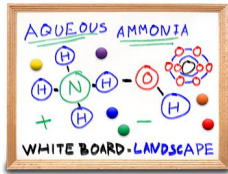

36x36 Magnetic White Dry Erase Marker Board with Wood Frame

FOR CURRENT PRICING, VISIT THE ID # LISTED ABOVE

Product Details

- Magnetic White Board 36x36
- Wood Framed White Marker Board
- Porcelain on Steel Writing Surface
- Write-on with Markers, + Use as a Magnetic Board
- No Ghosting
- Overall Porcelain Whiteboard Frame Size: 36" x 36"
- Overall White Board Frame Depth: 3/4"
- Durable Smooth Porcelain on Steel White Board Surface
- 3 Wood Frame Finishes: **Cherry, Light Oak, and Walnut**
- Factory installed hangers for mounting Portrait or Landscape
- Wood frame (1" WIDE) borders the whiteboard
- Optional Set of Round Magnets
- Optional Dry-Erase Markers in 4 Colors
- Open Face white board displays **for INDOOR use only**
- Call for Custom White Board Sizes + Metal or Wood Framed

Ordering Options

- Frame Orientation: Mounts both Portrait and Landscape
- **Standard Marker Set (4 Colors):** Wipes off Easily (Black, Blue, Green, Red)
- **Magnetic Marker Set with Eraser Cap (4 Colors):** These markers feature an eraser and magnet on each cap. Wipes off Easily (Black, Blue, Green, Red)
- **Dry Eraser & Spray Cleaner / Combo:** Soft pile, the eraser collects dust and marker residue. The pump spray cleaner removes ghosting, grease, dirt, and stains with a clean dry cloth
- **Round Magnets:** Sold in pack of six. 1 1/4" Round Magnets to hold up notes or postings. Comes in Assorted Colors
- Mounting brackets to help mount & secure your frame to the wall