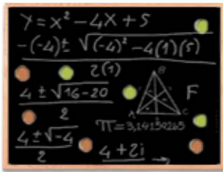

Wood Frame 18x18 Magnetic Black Wet Erase Marker Board | Porcelain on Steel

FOR CURRENT PRICING, VISIT THE ID # LISTED ABOVE

Product Details

- Wood Framed Black Marker Board
- Porcelain on Steel Surface
- Works as a Magnetic Wet Erase Board
- 18" x 18" Magnetic Porcelain Black Marker Board
- Open Face Black Magnetic Board
- Wood Frame 1" Wide Borders Black Message Board
- Overall Wood Frame Size 18x18
- Overall Black Marker Board Frame Depth 3/4"
- Overall Black Marker Board Frame Depth : 3/4"
- Durable Smooth Porcelain on Steel Black Marker Board Surface
- 3 Wood Frame Finishes: Cherry, Light Oak, and Walnut
- Factory installed hangers Included
- Wood Frame Wall Mounts Square
- 18x18 Open Face black marker board display [for INDOOR use only](#)
- Call for Custom Black Marker Board Display - Metal or Wood Framed

Ordering Options

- **Fluorescent Marker Set (5 Colors):**
Wipes off Easily (Yellow, Pink, Blue, Green, White)
- **Dry Eraser & Spray Cleaner Combo:**
Soft pile, the eraser collects dust and marker residue.
The pump spray cleaner removes ghosting, grease, dirt, and stains with a clean dry cloth
- **Round Magnets:**
Sold in pack of six. 1 1/4" Round Magnets to hold up notes or postings.
Comes in Assorted Colors
- Mounting brackets to help mount & secure your frame to the wall

***Marker Sets ships with Magnetic Black Marker Board**

***Both Combo Options ship in a Separate Box**

***CUSTOM SIZES AVAILABLE | CALL US**

Model	Overall Size	Orientation	Ships Via	Shipping Weight
MBBPS-WD-1818	18" x 18"	Square	UPS	5 LBS