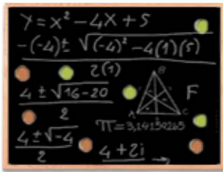

Wood Frame 18x18 Magnetic Black Wet Erase Marker Board | Porcelain on Steel

FOR CURRENT PRICING, VISIT THE ID # LISTED ABOVE

Product Details

- Wood Framed Black Marker Board
- Porcelain on Steel Surface
- Works as a Magnetic Wet Erase Board
- 18" x 18" Magnetic Porcelain Black Marker Board
- Open Face Black Magnetic Board
- Wood Frame 1" Wide Borders Black Message Board
- Overall Wood Frame Size 18x18
- Overall Black Marker Board Frame Depth 3/4"
- Overall Black Marker Board Frame Depth : 3/4"
- Durable Smooth Porcelain on Steel Black Marker Board Surface
- 3 Wood Frame Finishes: Cherry, Light Oak, and Walnut
- Factory installed hangers Included
- Wood Frame Wall Mounts Square
- 18x18 Open Face black marker board display [for INDOOR use only](#)
- Call for Custom Black Marker Board Display - Metal or Wood Framed

Ordering Options

- **Fluorescent Marker Set (5 Colors):**
Wipes off Easily (Yellow, Pink, Blue, Green, White)
- **Dry Eraser & Spray Cleaner Combo:**
Soft pile, the eraser collects dust and marker residue. The pump spray cleaner removes ghosting, grease, dirt, and stains with a clean dry cloth
- **Round Magnets:**
Sold in pack of six. 1 1/4" Round Magnets to hold up notes or postings. Comes in Assorted Colors
- Mounting brackets to help mount & secure your frame to the wall

***Marker Sets ships with Magnetic Black Marker Board**
***Both Combo Options ship in a Separate Box**

***CUSTOM SIZES AVAILABLE | CALL US**

Model	Overall Size	Orientation	Ships Via	Shipping Weight
MBBPS-WD-1818	18" x 18"	Square	UPS	5 LBS