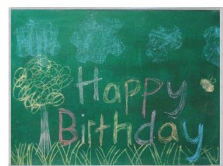

### Value Line 12x24 GREEN Chalk Board with Aluminum Frame

FOR CURRENT PRICING, VISIT THE ID # LISTED ABOVE

Green Chalk Board - Landscape

Green Chalk Board - Portrait

#### Product Details

- Silver Aluminum Framed Green Chalk Board
- Overall Chalkboard Frame Size: 12" x 24"
- Overall Chalk Board Frame Depth: 3/8"
- Durable Masonite with Green Painted Surface
- Includes Chalk Tray positioned on the bottom frame rail
- Factory Mounted Hangers Included
- For additional mounting support, secure with proper screws through the aluminum frame
- Silver aluminum trim (**1/2" WIDE**) borders the green chalk board
- Open Face chalkboard displays are for **INDOOR** use only
- Call for Custom Chalk Board Displays - Metal or Wood Framed