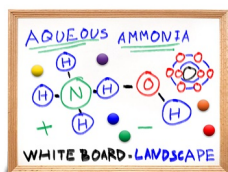

### 24x72 Magnetic White Dry Erase Marker Board with Wood Frame

FOR CURRENT PRICING, VISIT THE ID # LISTED ABOVE

#### Product Details

- Magnetic White Board 24x72
- Wood Framed White Marker Board
- Porcelain on Steel Writing Surface
- Write-on with Markers, + Use as a Magnetic Board
- No Ghosting
- Overall Porcelain Whiteboard Frame Size: 24" x 72"
- Overall White Board Frame Depth: 3/4"
- Durable Smooth Porcelain on Steel White Board Surface
- 3 Wood Frame Finishes: **Cherry, Light Oak, and Walnut**
- Factory installed hangers for mounting Portrait or Landscape
- Wood frame (1" WIDE) borders the whiteboard
- Optional Set of Round Magnets
- Optional Dry-Erase Markers in 4 Colors
- Open Face white board displays **for INDOOR use only**
- Call for Custom White Board Sizes + Metal or Wood Framed

#### Ordering Options

- Frame Orientation: Mounts both Portrait and Landscape
- **Standard Marker Set (4 Colors):** Wipes off Easily (Black, Blue, Green, Red)
- **Magnetic Marker Set with Eraser Cap (4 Colors):** These markers feature an eraser and magnet on each cap. Wipes off Easily (Black, Blue, Green, Red)
- **Dry Eraser & Spray Cleaner / Combo:** Soft pile, the eraser collects dust and marker residue. The pump spray cleaner removes ghosting, grease, dirt, and stains with a clean dry cloth
- **Round Magnets:** Sold in pack of six. 1 1/4" Round Magnets to hold up notes or postings. Comes in Assorted Colors
- Mounting brackets to help mount & secure your frame to the wall