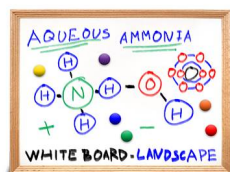

24x72 Magnetic White Dry Erase Marker Board with Wood Frame

FOR CURRENT PRICING, VISIT THE ID # LISTED ABOVE

Product Details

- Magnetic White Board 24x72
- Wood Framed White Marker Board
- Porcelain on Steel Writing Surface
- Write-on with Markers, + Use as a Magnetic Board
- No Ghosting
- Overall Porcelain Whiteboard Frame Size: 24" x 72"
- Overall White Board Frame Depth: 3/4"
- Durable Smooth Porcelain on Steel White Board Surface
- 3 Wood Frame Finishes: **Cherry, Light Oak, and Walnut**
- Factory installed hangers for mounting Portrait or Landscape
- Wood frame (1" WIDE) borders the whiteboard
- Optional Set of Round Magnets
- Optional Dry-Erase Markers in 4 Colors
- Open Face white board displays **for INDOOR use only**
- Call for Custom White Board Sizes + Metal or Wood Framed

Ordering Options

- Frame Orientation: Mounts both Portrait and Landscape
- **Standard Marker Set (4 Colors):** Wipes off Easily (Black, Blue, Green, Red)
- **Magnetic Marker Set with Eraser Cap (4 Colors):** These markers feature an eraser and magnet on each cap. Wipes off Easily (Black, Blue, Green, Red)
- **Dry Eraser & Spray Cleaner / Combo:** Soft pile, the eraser collects dust and marker residue. The pump spray cleaner removes ghosting, grease, dirt, and stains with a clean dry cloth
- **Round Magnets:** Sold in pack of six. 1 1/4" Round Magnets to hold up notes or postings. Comes in Assorted Colors
- Mounting brackets to help mount & secure your frame to the wall

*Marker Sets ships with Magnetic White Board

*Both Combo Options ship in a Separate Box

| Model | Overall Size | Orientation | Ships Via | Shipping Weight |
|---------------|--------------|----------------------------------|-----------|-----------------|
| MBWPS-WD-2472 | 24" x 72" | Mounts both Portrait & Landscape | UPS | 18 LBS |