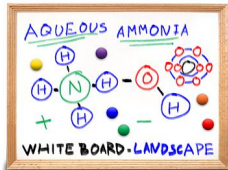

Model	Overall Size	Orientation	Ships Via	Shipping Weight
MBWPS-WD-1272	12" x 72"	Mounts both Portrait & Landscape	UPS	12 LBS