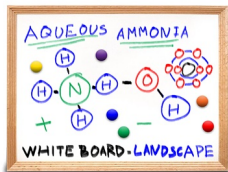

Model	Overall Size	Orientation	Ships Via	Shipping Weight
MBWPS-WD-1272	12" x 72"	Mounts both Portrait & Landscape	UPS	12 LBS