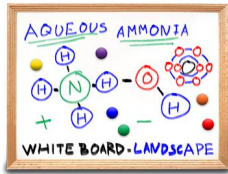

30x30 Magnetic White Dry Erase Marker Board with Wood Frame

FOR CURRENT PRICING, VISIT THE ID # LISTED ABOVE

Product Details

- Magnetic White Board 30x30
- Wood Framed White Marker Board
- Porcelain on Steel Writing Surface
- Write-on with Markers, + Use as a Magnetic Board
- No Ghosting
- Overall Porcelain Whiteboard Frame Size: 30" x 30"
- Overall White Board Frame Depth: 3/4"
- Durable Smooth Porcelain on Steel White Board Surface
- 3 Wood Frame Finishes: **Cherry, Light Oak, and Walnut**
- Factory installed hangers for mounting Portrait or Landscape
- Wood frame (1" WIDE) borders the whiteboard
- Optional Set of Round Magnets
- Optional Dry-Erase Markers in 4 Colors
- Open Face white board displays **for INDOOR use only**
- Call for Custom White Board Sizes + Metal or Wood Framed

Ordering Options

- **Standard Marker Set (4 Colors):** Wipes off Easily (Black, Blue, Green, Red)
- **Magnetic Marker Set with Eraser Cap (4 Colors):** These markers feature an eraser and magnet on each cap. Wipes off Easily (Black, Blue, Green, Red)
- **Dry Eraser & Spray Cleaner / Combo:** Soft pile, the eraser collects dust and marker residue. The pump spray cleaner removes ghosting, grease, dirt, and stains with a clean dry cloth
- **Round Magnets:** Sold in pack of six. 1 1/4" Round Magnets to hold up notes or postings. Comes in Assorted Colors
- Mounting brackets to help mount & secure your frame to the wall