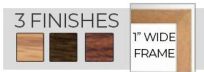

Model	Overall Size	Orientation	Ships Via	Shipping Weight
MBW-WD-1296	12" x 96"	Mounts both Portrait & Landscape	Freight	16 LBS