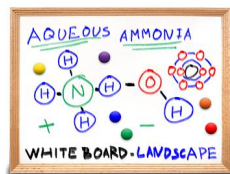

18x18 Magnetic White Dry Erase Marker Board with Wood Frame

FOR CURRENT PRICING, VISIT THE ID # LISTED ABOVE

Product Details

- Magnetic White Board 18x18
- Wood Framed White Marker Board
- Porcelain on Steel Writing Surface
- Write-on with Markers, + Use as a Magnetic Board
- No Ghosting
- Overall Porcelain Whiteboard Frame Size: 18" x 18"
- Overall White Board Frame Depth: 3/4"
- Durable Smooth Porcelain on Steel White Board Surface
- 3 Wood Frame Finishes: **Cherry, Light Oak, and Walnut**
- Factory installed hangers for mounting Portrait or Landscape
- Wood frame (1" WIDE) borders the whiteboard
- Optional Set of Round Magnets
- Optional Dry-Erase Markers in 4 Colors
- Open Face white board displays **for INDOOR use only**
- Call for Custom White Board Sizes + Metal or Wood Framed

Ordering Options

- **Standard Marker Set (4 Colors):** Wipes off Easily (Black, Blue, Green, Red)
- **Magnetic Marker Set with Eraser Cap (4 Colors):** These markers feature an eraser and magnet on each cap. Wipes off Easily (Black, Blue, Green, Red)
- **Dry Eraser & Spray Cleaner / Combo:** Soft pile, the eraser collects dust and marker residue. The pump spray cleaner removes ghosting, grease, dirt, and stains with a clean dry cloth
- **Round Magnets:** Sold in pack of six. 1 1/4" Round Magnets to hold up notes or postings. Comes in Assorted Colors
- Mounting brackets to help mount & secure your frame to the wall

*Marker Sets ships with Magnetic White Board

*Both Combo Options ship in a Separate Box

Model	Overall Size	Orientation	Ships Via	Shipping Weight
MBWPS-WD-1818	18" x 18"	Square	UPS	5 LBS