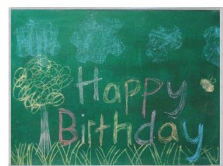

### Value Line 12x48 GREEN Chalk Board with Aluminum Frame

FOR CURRENT PRICING, VISIT THE ID # LISTED ABOVE

Green Chalk Board - Landscape

Green Chalk Board - Portrait

#### Product Details

- Silver Aluminum Framed Green Chalk Board
- Overall Chalkboard Frame Size: 12" x 48"
- Overall Chalk Board Frame Depth: 3/8"
- Durable Masonite with Green Painted Surface
- Includes Chalk Tray positioned on the bottom frame rail
- Factory Mounted Hangers Included
- For additional mounting support, secure with proper screws through the aluminum frame
- Silver aluminum trim (**1/2" WIDE**) borders the green chalk board
- Open Face chalkboard displays are for **INDOOR** use only
- Call for Custom Chalk Board Displays - Metal or Wood Framed