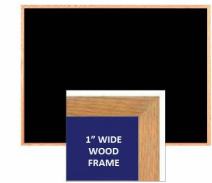

Value Line Wood Framed 24x48 EASY-TACK Display Boards (Open Face with Wooden Frame)

FOR CURRENT PRICING, VISIT THE ID # LISTED ABOVE

Product Details

- **Wood Framed Easy Tack Display Board**
- Wall Display Board
- **Overall Easy Tack Board Wood Frame Size: 24" x 48"**
- Overall Tack Board Frame Depth: 3/4"
- **Factory installed hangers allow you to mount Portrait or Landscape**
- Available in (3) Wood Frame Finishes: Cherry, Light Oak, and Walnut
- **Wood frame (1" WIDE) borders the tack board**
- Self adhesive fabric allows for quick and easy placement of lightweight items
- **NO PUSH PINS or THUMB TACKS NEEDED!**
- Open Face tack board displays are for **INDOOR** use only
- **Call for Custom Display Boards - Metal or Wood Framed**

Ordering Options

- Frame Orientation: Mounts both Portrait and Landscape
- Easy Tack Self Adhesive Fabrics (see 6 colors below)
- **Mounting Brackets** to help mount & secure your frame to the wall

***CUSTOM SIZES AVAILABLE | CALL US**

Model	Overall Size	Orientation	Ships Via	Shipping Weight
TBWD-2448	24" x 48"	Mounts both Portrait & Landscape	UPS	16 LBS