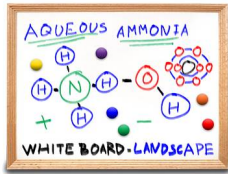

FOR CURRENT PRICING, VISIT THE ID # LISTED ABOVE

Product Details

- Magnetic White Board 24x24
- Wood Framed White Marker Board
- Porcelain on Steel Writing Surface
- Write-on with Markers, + Use as a Magnetic Board
- No Ghosting
- Overall Porcelain Whiteboard Frame Size: 24" x 24"
- Overall White Board Frame Depth: 3/4"
- Durable Smooth Porcelain on Steel White Board Surface
- 3 Wood Frame Finishes: **Cherry, Light Oak, and Walnut**
- Factory installed hangers for mounting Portrait or Landscape
- Wood frame (1" WIDE) borders the whiteboard
- Optional Set of Round Magnets
- Optional Dry-Erase Markers in 4 Colors
- Open Face white board displays **for INDOOR use only**
- Call for Custom White Board Sizes + Metal or Wood Framed

Ordering Options

- **Standard Marker Set (4 Colors):** Wipes off Easily (Black, Blue, Green, Red)
- **Magnetic Marker Set with Eraser Cap (4 Colors):** These markers feature an eraser and magnet on each cap. Wipes off Easily (Black, Blue, Green, Red)
- **Dry Eraser & Spray Cleaner / Combo:** Soft pile, the eraser collects dust and marker residue. The pump spray cleaner removes ghosting, grease, dirt, and stains with a clean dry cloth
- **Round Magnets:** Sold in pack of six. 1 1/4" Round Magnets to hold up notes or postings. Comes in Assorted Colors
- Mounting brackets to help mount & secure your frame to the wall

*Marker Sets ships with Magnetic White Board

*Both Combo Options ship in a Separate Box

Model	Overall Size	Orientation	Ships Via	Shipping Weight
MBWPS-WD-2424	24" x 24"	Square	UPS	8 LBS