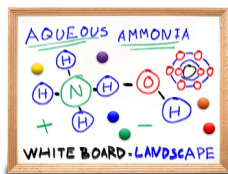

FOR CURRENT PRICING, VISIT THE ID # LISTED ABOVE

Product Details

- Magnetic White Board 24x24
- Wood Framed White Marker Board
- Porcelain on Steel Writing Surface
- Write-on with Markers, + Use as a Magnetic Board
- No Ghosting
- Overall Porcelain Whiteboard Frame Size: 24" x 24"
- Overall White Board Frame Depth: 3/4"
- Durable Smooth Porcelain on Steel White Board Surface
- 3 Wood Frame Finishes: **Cherry, Light Oak, and Walnut**
- Factory installed hangers for mounting Portrait or Landscape
- Wood frame (1" WIDE) borders the whiteboard
- Optional Set of Round Magnets
- Optional Dry-Erase Markers in 4 Colors
- Open Face white board displays **for INDOOR use only**
- Call for Custom White Board Sizes + Metal or Wood Framed

Ordering Options

- **Standard Marker Set (4 Colors):** Wipes off Easily (Black, Blue, Green, Red)
- **Magnetic Marker Set with Eraser Cap (4 Colors):** These markers feature an eraser and magnet on each cap. Wipes off Easily (Black, Blue, Green, Red)
- **Dry Eraser & Spray Cleaner / Combo:** Soft pile, the eraser collects dust and marker residue. The pump spray cleaner removes ghosting, grease, dirt, and stains with a clean dry cloth
- **Round Magnets:** Sold in pack of six. 1 1/4" Round Magnets to hold up notes or postings. Comes in Assorted Colors
- Mounting brackets to help mount & secure your frame to the wall

*Marker Sets ships with Magnetic White Board

*Both Combo Options ship in a Separate Box

Model	Overall Size	Orientation	Ships Via	Shipping Weight
MBWPS-WD-2424	24" x 24"	Square	UPS	8 LBS