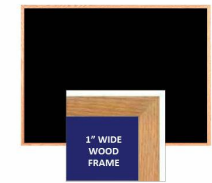

### Value Line Wood Framed 24x30 EASY-TACK Display Boards (Open Face with Wooden Frame)

FOR CURRENT PRICING, VISIT THE ID # LISTED ABOVE

#### Product Details

- Wood Framed Easy Tack Display Board
- Wall Display Board
- Overall Easy Tack Board Wood Frame Size: 24" x 30"
- Overall Tack Board Frame Depth: 3/4"
- Factory installed hangers allow you to mount Portrait or Landscape
- Available in (3) Wood Frame Finishes: Cherry, Light Oak, and Walnut
- Wood frame (1" WIDE) borders the tack board
- Self adhesive fabric allows for quick and easy placement of lightweight items
- **NO PUSH PINS or THUMB TACKS NEEDED!**
- Open Face tack board displays are for INDOOR use only
- Call for Custom Display Boards - Metal or Wood Framed

#### Ordering Options

- Frame Orientation: Mounts both Portrait and Landscape
- Easy Tack Self Adhesive Fabrics (see 6 colors below)
- Mounting Brackets to help mount & secure your frame to the wall

**\*CUSTOM SIZES AVAILABLE | CALL US**