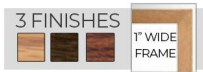

Model	Overall Size	Orientation	Ships Via	Shipping Weight
MBW-WD-4896	48" x 96"	Mounts both Portrait & Landscape	Freight	40 LBS