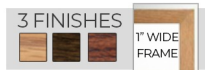

Model	Overall Size	Orientation	Ships Via	Shipping Weight
MBW-WD-4896	48" x 96"	Mounts both Portrait & Landscape	Freight	40 LBS