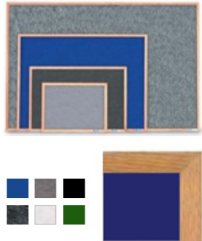

Value Line Wood Framed 36x24 EASY-TACK Display Boards (Open Face with Wooden Frame)

FOR CURRENT PRICING, VISIT THE ID # LISTED ABOVE

Product Details

- Wood Framed Easy Tack Display Board
- Wall Display Board
- Overall Easy Tack Board Wood Frame Size: 36" x 24"
- Overall Tack Board Frame Depth: 3/4"
- Factory installed hangers allow you to mount Portrait or Landscape
- Available in (3) Wood Frame Finishes: Cherry, Light Oak, and Walnut
- Wood frame (1" WIDE) borders the tack board
- Self adhesive fabric allows for quick and easy placement of lightweight items
- **NO PUSH PINS or THUMB TACKS NEEDED!**
- Open Face tack board displays are for INDOOR use only
- Call for Custom Display Boards - Metal or Wood Framed

Ordering Options

- Frame Orientation: Mounts both Portrait and Landscape
- Easy Tack Self Adhesive Fabrics (see 6 colors below)
- Mounting Brackets to help mount & secure your frame to the wall

***CUSTOM SIZES AVAILABLE | CALL US**

EASY TACK SELF ADHESIVE FABRIC OVER DISPLAY BOARD COLORS
Green White Grey Marble Black Blue

Model	Overall Size	Orientation	Ships Via	Shipping Weight
TBWD-3624	36" x 24"	Mounts both Portrait & Landscape	UPS	8 LBS