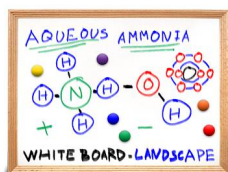

### 11x14 Magnetic White Dry Erase Marker Board with Wood Frame

FOR CURRENT PRICING, VISIT THE ID # LISTED ABOVE

#### Product Details

- Magnetic White Board 11x14
- Wood Framed White Marker Board
- Porcelain on Steel Writing Surface
- Write-on with Markers, + Use as a Magnetic Board
- No Ghosting
- Overall Porcelain Whiteboard Frame Size: 11" x 14"
- Overall White Board Frame Depth: 3/4"
- Durable Smooth Porcelain on Steel White Board Surface
- 3 Wood Frame Finishes: **Cherry, Light Oak, and Walnut**
- Factory installed hangers for mounting Portrait or Landscape
- Wood frame (1" WIDE) borders the whiteboard
- Optional Set of Round Magnets
- Optional Dry-Erase Markers in 4 Colors
- Open Face white board displays **for INDOOR use only**
- Call for Custom White Board Sizes + Metal or Wood Framed

#### Ordering Options

- Frame Orientation: Mounts both Portrait and Landscape
- **Standard Marker Set (4 Colors):** Wipes off Easily (Black, Blue, Green, Red)
- **Magnetic Marker Set with Eraser Cap (4 Colors):** These markers feature an eraser and magnet on each cap. Wipes off Easily (Black, Blue, Green, Red)
- **Dry Eraser & Spray Cleaner / Combo:** Soft pile, the eraser collects dust and marker residue. The pump spray cleaner removes ghosting, grease, dirt, and stains with a clean dry cloth
- **Round Magnets:** Sold in pack of six. 1 1/4" Round Magnets to hold up notes or postings. Comes in Assorted Colors
- Mounting brackets to help mount & secure your frame to the wall