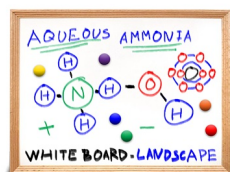

11x14 Magnetic White Dry Erase Marker Board with Wood Frame

FOR CURRENT PRICING, VISIT THE ID # LISTED ABOVE

Product Details

- Magnetic White Board 11x14
- Wood Framed White Marker Board
- Porcelain on Steel Writing Surface
- Write-on with Markers, + Use as a Magnetic Board
- No Ghosting
- Overall Porcelain Whiteboard Frame Size: 11" x 14"
- Overall White Board Frame Depth: 3/4"
- Durable Smooth Porcelain on Steel White Board Surface
- 3 Wood Frame Finishes: **Cherry, Light Oak, and Walnut**
- Factory installed hangers for mounting Portrait or Landscape
- Wood frame (1" WIDE) borders the whiteboard
- Optional Set of Round Magnets
- Optional Dry-Erase Markers in 4 Colors
- Open Face white board displays **for INDOOR use only**
- Call for Custom White Board Sizes + Metal or Wood Framed

Ordering Options

- Frame Orientation: Mounts both Portrait and Landscape
- **Standard Marker Set (4 Colors):** Wipes off Easily (Black, Blue, Green, Red)
- **Magnetic Marker Set with Eraser Cap (4 Colors):** These markers feature an eraser and magnet on each cap. Wipes off Easily (Black, Blue, Green, Red)
- **Dry Eraser & Spray Cleaner / Combo:** Soft pile, the eraser collects dust and marker residue. The pump spray cleaner removes ghosting, grease, dirt, and stains with a clean dry cloth
- **Round Magnets:** Sold in pack of six. 1 1/4" Round Magnets to hold up notes or postings. Comes in Assorted Colors
- Mounting brackets to help mount & secure your frame to the wall

*Marker Sets ships with Magnetic White Board

*Both Combo Options ship in a Separate Box

Model	Overall Size	Orientation	Ships Via	Shipping Weight
MBWPS-WD-1114	11" x 14"	Mounts both Portrait & Landscape	UPS	3 LBS