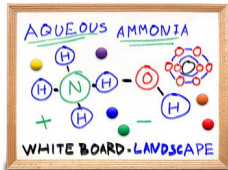

36x24 Magnetic White Dry Erase Marker Board with Wood Frame

FOR CURRENT PRICING, VISIT THE ID # LISTED ABOVE

Product Details

- Magnetic White Board 36x24
- Wood Framed White Marker Board
- Porcelain on Steel Writing Surface
- Write-on with Markers, + Use as a Magnetic Board
- No Ghosting
- Overall Porcelain Whiteboard Frame Size: 36" x 24"
- Overall White Board Frame Depth: 3/4"
- Durable Smooth Porcelain on Steel White Board Surface
- 3 Wood Frame Finishes: **Cherry, Light Oak, and Walnut**
- Factory installed hangers for mounting Portrait or Landscape
- Wood frame (1" WIDE) borders the whiteboard
- Optional Set of Round Magnets
- Optional Dry-Erase Markers in 4 Colors
- Open Face white board displays **for INDOOR use only**
- Call for Custom White Board Sizes + Metal or Wood Framed

Ordering Options

- Frame Orientation: Mounts both Portrait and Landscape
- **Standard Marker Set (4 Colors):** Wipes off Easily (Black, Blue, Green, Red)
- **Magnetic Marker Set with Eraser Cap (4 Colors):** These markers feature an eraser and magnet on each cap. Wipes off Easily (Black, Blue, Green, Red)
- **Dry Eraser & Spray Cleaner / Combo:** Soft pile, the eraser collects dust and marker residue. The pump spray cleaner removes ghosting, grease, dirt, and stains with a clean dry cloth
- **Round Magnets:** Sold in pack of six. 1 1/4" Round Magnets to hold up notes or postings. Comes in Assorted Colors
- Mounting brackets to help mount & secure your frame to the wall