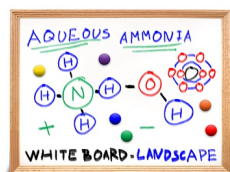

#### Product Details

- Magnetic White Board 36x24
- Wood Framed White Marker Board
- Porcelain on Steel Writing Surface
- Write-on with Markers, + Use as a Magnetic Board
- No Ghosting
- Overall Porcelain Whiteboard Frame Size: 36" x 24"
- Overall White Board Frame Depth: 3/4"
- Durable Smooth Porcelain on Steel White Board Surface
- 3 Wood Frame Finishes: **Cherry, Light Oak, and Walnut**
- Factory installed hangers for mounting Portrait or Landscape
- Wood frame (1" WIDE) borders the whiteboard
- Optional Set of Round Magnets
- Optional Dry-Erase Markers in 4 Colors
- Open Face white board displays **for INDOOR use only**
- Call for Custom White Board Sizes + Metal or Wood Framed

#### Ordering Options

- Frame Orientation: Mounts both Portrait and Landscape
- **Standard Marker Set (4 Colors):** Wipes off Easily (Black, Blue, Green, Red)
- **Magnetic Marker Set with Eraser Cap (4 Colors):** These markers feature an eraser and magnet on each cap. Wipes off Easily (Black, Blue, Green, Red)
- **Dry Eraser & Spray Cleaner / Combo:** Soft pile, the eraser collects dust and marker residue. The pump spray cleaner removes ghosting, grease, dirt, and stains with a clean dry cloth
- **Round Magnets:** Sold in pack of six. 1 1/4" Round Magnets to hold up notes or postings. Comes in Assorted Colors
- Mounting brackets to help mount & secure your frame to the wall