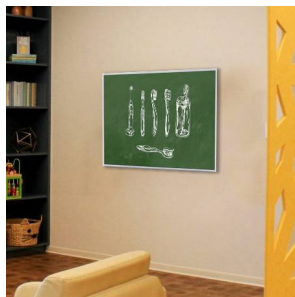

48x48 Magnetic Green Chalk Board with Aluminum Frame (Porcelain on Steel)

FOR CURRENT PRICING, VISIT THE ID # LISTED ABOVE

Product Details

- Silver Aluminum Framed Green Chalk Board
- Works as a Magnetic Green Chalkboard
- Overall Porcelain Chalkboard Frame Size: 48" x 48"
- Overall Chalk Board Frame Depth: 5/8"
- Durable Smooth Porcelain on Steel Green Board Surface
- Includes Chalk Tray positioned on the bottom frame rail
- Factory Mounted Hangers Included
- For additional mounting support, secure with proper screws through the aluminum frame
- Silver aluminum trim (1/2" WIDE) borders the green chalk board
- Open Face chalkboard displays are for INDOOR use only
- Call for Custom Chalk Board Displays - Metal or Wood Framed

Ordering Options

Green Chalk Board - Landscape

- Frame Orientation: Square
- White Chalk (Package of 12):
Anti-Dust, easy clean up
- Felt Eraser:
Felt eraser collects dust and chalk residue
- Mounting brackets to help mount & secure your frame to the wall

*Colored Chalk will also work on these boards, and can be purchased at your local variety store .

*CUSTOM SIZES AVAILABLE | CALL US

Model	Overall Size	Orientation	Ships Via	Shipping Weight
CKGAPS-4848	48" x 48"	Square	UPS	14 LBS