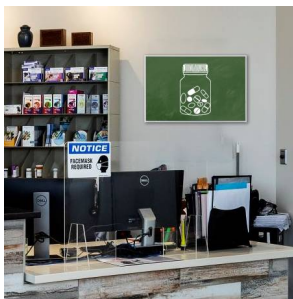

#### Product Details

- **Silver Aluminum Framed Green Chalk Board**
- Works as a Magnetic Green Chalkboard
- **Overall Porcelain Chalkboard Frame Size: 14" x 22"**
- Overall Chalk Board Frame Depth: 5/8"
- **Durable Smooth Porcelain on Steel Green Board Surface**
- Includes Chalk Tray positioned on the bottom frame rail
- Factory Mounted Hangers Included
- For additional mounting support, secure with proper screws through the aluminum frame
- Silver aluminum trim (**1/2" WIDE**) borders the green chalk board
- Open Face chalkboard displays are for **INDOOR** use only
- **Call for Custom Chalk Board Displays - Metal or Wood Framed**

#### Ordering Options

Green Chalk Board - *Landscape*

- Frame Orientation: Portrait or Landscape
- **White Chalk (Package of 12):**  
Anti-Dust, easy clean up
- **Felt Eraser:**  
Felt eraser collects dust and chalk residue
- Mounting brackets to help mount & secure your frame to the wall

**\*Colored Chalk will also work on these boards, and can be purchased at your local variety store .**

**\*CUSTOM SIZES AVAILABLE | CALL US**

Model	Overall Size	Orientation	Ships Via	Shipping Weight
CKGAPS-1422	14" x 22"	Portrait or Landscape	UPS	5 LBS