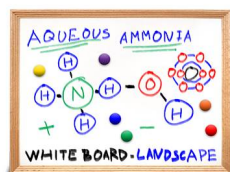

### 24x48 Magnetic White Dry Erase Marker Board with Wood Frame

FOR CURRENT PRICING, VISIT THE ID # LISTED ABOVE

#### Product Details

- Magnetic White Board 24x48
- Wood Framed White Marker Board
- Porcelain on Steel Writing Surface
- Write-on with Markers, + Use as a Magnetic Board
- No Ghosting
- Overall Porcelain Whiteboard Frame Size: 24" x 48"
- Overall White Board Frame Depth: 3/4"
- Durable Smooth Porcelain on Steel White Board Surface
- 3 Wood Frame Finishes: **Cherry, Light Oak, and Walnut**
- Factory installed hangers for mounting Portrait or Landscape
- Wood frame (1" WIDE) borders the whiteboard
- Optional Set of Round Magnets
- Optional Dry-Erase Markers in 4 Colors
- Open Face white board displays **for INDOOR use only**
- Call for Custom White Board Sizes + Metal or Wood Framed
- Magnetic White Board 24x48
- Wood Framed White Marker Board
- Porcelain on Steel Writing Surface
- Write-on with Markers, + Use as a Magnetic Board
- No Ghosting
- Overall Porcelain Whiteboard Frame Size: 24" x 48"
- Overall White Board Frame Depth: 3/4"
- Durable Smooth Porcelain on Steel White Board Surface
- 3 Wood Frame Finishes: **Cherry, Light Oak, and Walnut**
- Factory installed hangers for mounting Portrait or Landscape
- Wood frame (1" WIDE) borders the whiteboard
- Optional Set of Round Magnets
- Optional Dry-Erase Markers in 4 Colors
- Open Face white board displays **for INDOOR use only**
- Call for Custom White Board Sizes + Metal or Wood Framed