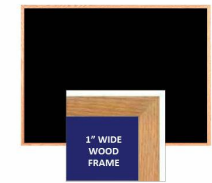

### Value Line Wood Framed 14x22 EASY-TACK Display Boards (Open Face with Wooden Frame)

FOR CURRENT PRICING, VISIT THE ID # LISTED ABOVE

#### Product Details

- Wood Framed Easy Tack Display Board
- Wall Display Board
- Overall Easy Tack Board Wood Frame Size: 14" x 22"
- Overall Tack Board Frame Depth: 3/4"
- Factory installed hangers allow you to mount Portrait or Landscape
- Available in (3) Wood Frame Finishes: Cherry, Light Oak, and Walnut
- Wood frame (1" WIDE) borders the tack board
- Self adhesive fabric allows for quick and easy placement of lightweight items
- **NO PUSH PINS or THUMB TACKS NEEDED!**
- Open Face tack board displays are for INDOOR use only
- Call for Custom Display Boards - Metal or Wood Framed

#### Ordering Options

- Frame Orientation: Mounts both Portrait and Landscape
- Easy Tack Self Adhesive Fabrics (see 6 colors below)
- Mounting Brackets to help mount & secure your frame to the wall

**\*CUSTOM SIZES AVAILABLE | CALL US**