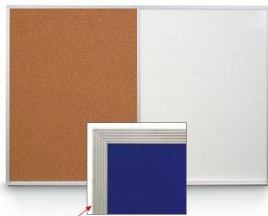

1/2" Wide Silver Trim Frame

Mounting Options

- Optional mounting brackets are available to help mount & secure your frame to the wall. These are ideal for larger boards where they add more security over the factory installed hangers provided.

Model	Overall Size	Useable Panel Size (Each Side)	Orientation	Ships Via	Shipping Wt
CBMBAPS-1812	18" Wide x 12" High	8 1/4" Wide x 11" High	Landscape	UPS	4 LBS