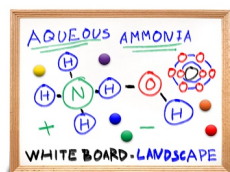

12x60 Magnetic White Dry Erase Marker Board with Wood Frame

FOR CURRENT PRICING, VISIT THE ID # LISTED ABOVE

Product Details

- Magnetic White Board 12x60
- Wood Framed White Marker Board
- Porcelain on Steel Writing Surface
- Write-on with Markers, + Use as a Magnetic Board
- No Ghosting
- Overall Porcelain Whiteboard Frame Size: 12" x 60"
- Overall White Board Frame Depth: 3/4"
- Durable Smooth Porcelain on Steel White Board Surface
- 3 Wood Frame Finishes: **Cherry, Light Oak, and Walnut**
- Factory installed hangers for mounting Portrait or Landscape
- Wood frame (1" WIDE) borders the whiteboard
- Optional Set of Round Magnets
- Optional Dry-Erase Markers in 4 Colors
- Open Face white board displays **for INDOOR use only**
- Call for Custom White Board Sizes + Metal or Wood Framed

Ordering Options

- Frame Orientation: Mounts both Portrait and Landscape
- **Standard Marker Set (4 Colors):** Wipes off Easily (Black, Blue, Green, Red)
- **Magnetic Marker Set with Eraser Cap (4 Colors):** These markers feature an eraser and magnet on each cap. Wipes off Easily (Black, Blue, Green, Red)
- **Dry Eraser & Spray Cleaner / Combo:** Soft pile, the eraser collects dust and marker residue. The pump spray cleaner removes ghosting, grease, dirt, and stains with a clean dry cloth
- **Round Magnets:** Sold in pack of six. 1 1/4" Round Magnets to hold up notes or postings. Comes in Assorted Colors
- Mounting brackets to help mount & secure your frame to the wall

*Marker Sets ships with Magnetic White Board

*Both Combo Options ship in a Separate Box

Model	Overall Size	Orientation	Ships Via	Shipping Weight
MBWPS-WD-1260	12" x 60"	Mounts both Portrait & Landscape	UPS	10 LBS