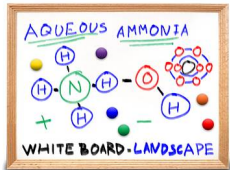

12x60 Magnetic White Dry Erase Marker Board with Wood Frame

FOR CURRENT PRICING, VISIT THE ID # LISTED ABOVE

Product Details

- Magnetic White Board 12x60
- Wood Framed White Marker Board
- Porcelain on Steel Writing Surface
- Write-on with Markers, + Use as a Magnetic Board
- No Ghosting
- Overall Porcelain Whiteboard Frame Size: 12" x 60"
- Overall White Board Frame Depth: 3/4"
- Durable Smooth Porcelain on Steel White Board Surface
- 3 Wood Frame Finishes: **Cherry, Light Oak, and Walnut**
- Factory installed hangers for mounting Portrait or Landscape
- Wood frame (1" WIDE) borders the whiteboard
- Optional Set of Round Magnets
- Optional Dry-Erase Markers in 4 Colors
- Open Face white board displays **for INDOOR use only**
- Call for Custom White Board Sizes + Metal or Wood Framed

Ordering Options

- Frame Orientation: Mounts both Portrait and Landscape
- **Standard Marker Set (4 Colors):** Wipes off Easily (Black, Blue, Green, Red)
- **Magnetic Marker Set with Eraser Cap (4 Colors):** These markers feature an eraser and magnet on each cap. Wipes off Easily (Black, Blue, Green, Red)
- **Dry Eraser & Spray Cleaner / Combo:** Soft pile, the eraser collects dust and marker residue. The pump spray cleaner removes ghosting, grease, dirt, and stains with a clean dry cloth
- **Round Magnets:** Sold in pack of six. 1 1/4" Round Magnets to hold up notes or postings. Comes in Assorted Colors
- Mounting brackets to help mount & secure your frame to the wall