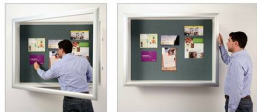

Large LED Lighted Shadow Box Display Case 7" Deep + Corkboard | SwingFrame SUPER WIDE-FACE Metal Frame

FOR CURRENT PRICING, VISIT THE ID # LISTED ABOVE

Product Details

- Super Wide Face Shadow Box SwingFrame
- Large Shadow Box with Cork Board
- Bold Shadowbox Frame Metal Profile: 2 3/8" Wide
- LED Lighted Cork Board Shadow Box Display Case
- UL Approved LED Strip Lighting Rated 50,000 Hrs
- 7 Inch Deep Shadow Box
- Wall Shadow Box
- Patented swing-open display frame system (opens right to left)
- Features Concealed Hinges and Gravity Lock
- Usable Interior Box Depth: 7"
- Overall Shadow Box Depth: 8 1/2"
- 2 Shadow Box Frame Finishes: **Satin Silver or Satin Black**
- Exterior Box Sides: Complimentary Laminate to Frame Finish
- Backing Board: 1/4" Natural Cork mounted on 1/4" Fiberboard
- Break Resistant Acrylic: Perfect for high traffic or public environments
- Empty Shadow Box Comes Fully Assembled
- Installs Easily: Wall Mounting Hardware Included
- LED Lighted Shadow Boxes 7 Inches Deep [For indoor use only](#)
- Call to [Customize SwingFrame Wall Shadow Box Cases](#)

Ordering Options

- Frame Orientation: Portrait or Landscape
- Interior Box Finish: White or Black Melamine | or Silver Metal Laminate
- Side Plunge Lock & Key
- (6) Fabric Colors

Lighting Specifications

TOP LIGHTING (ONE SIDE)

For this option we place an LED strip light on the top side of the interior display case. The light will shine downward onto the interior case, highlighting the contents inside.

INSIDE PERIMETER (ALL 4 SIDES)

For this option we place an LED strip light along the entire Perimeter of the interior display case. The light will shine from all 4 sides of the interior case, bringing more light intensity to the contents being displayed inside.