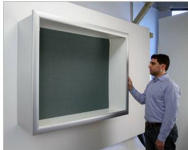

Large LED Lighted Shadow Box Display Case 7" Deep + Corkboard | SwingFrame SUPER WIDE-FACE Metal Frame

FOR CURRENT PRICING, VISIT THE ID # LISTED ABOVE

Product Details

- Super Wide Face Shadow Box SwingFrame
- Large Shadow Box with Cork Board
- Bold Shadowbox Frame Metal Profile: 2 3/8" Wide
- LED Lighted Cork Board Shadow Box Display Case
- UL Approved LED Strip Lighting Rated 50,000 Hrs
- 7 Inch Deep Shadow Box
- Wall Shadow Box
- Patented swing-open display frame system (opens right to left)
- Features Concealed Hinges and Gravity Lock
- Usable Interior Box Depth: 7"
- Overall Shadow Box Depth: 8 1/2"
- 2 Shadow Box Frame Finishes: **Satin Silver or Satin Black**
- Exterior Box Sides: Complimentary Laminate to Frame Finish
- Backing Board: 1/4" Natural Cork mounted on 1/4" Fiberboard
- Break Resistant Acrylic: Perfect for high traffic or public environments
- Empty Shadow Box Comes Fully Assembled
- Installs Easily: Wall Mounting Hardware Included
- LED Lighted Shadow Boxes 7 Inches Deep [For indoor use only](#)
- Call to [Customize SwingFrame Wall Shadow Box Cases](#)

Ordering Options

- Frame Orientation: Portrait or Landscape
- Interior Box Finish: White or Black Melamine | or Silver Metal Laminate
- Side Plunge Lock & Key
- (6) Fabric Colors

Lighting Specifications

TOP LIGHTING (ONE SIDE)

For this option we place an LED strip light on the top side of the interior display case. The light will shine downward onto the interior case, highlighting the contents inside.

INSIDE PERIMETER (ALL 4 SIDES)

For this option we place an LED strip light along the entire Perimeter of the interior display case. The light will shine from all 4 sides of the interior case, bringing more light intensity to the contents being displayed inside.