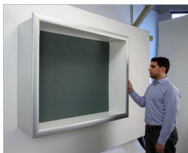

Large LED Lighted Shadow Box Display Case 8" Deep + Corkboard | SwingFrame SUPER WIDE-FACE Metal Frame

FOR CURRENT PRICING, VISIT THE ID # LISTED ABOVE

Product Details

- Super Wide Face Shadow Box SwingFrame
- Large Shadow Box with Cork Board
- Bold Shadowbox Frame Metal Profile: 2 3/8" Wide
- LED Lighted Cork Board Shadow Box Display Case
- UL Approved LED Strip Lighting Rated 50,000 Hrs
- 8 Inch Deep Shadow Box
- Wall Shadow Box
- Patented swing-open display frame system (opens right to left)
- Features Concealed Hinges and Gravity Lock
- Usable Interior Box Depth: 8"
- Overall Shadow Box Depth: 9 1/2"
- 2 Shadow Box Frame Finishes: **Satin Silver or Satin Black**
- Exterior Box Sides: Complimentary Laminate to Frame Finish
- Backing Board: 1/4" Natural Cork mounted on 1/4" Fiberboard
- Break Resistant Acrylic: Perfect for high traffic or public environments
- Empty Shadow Box Comes Fully Assembled
- Installs Easily: Wall Mounting Hardware Included
- LED Lighted Shadow Boxes 9 Inches Deep [For indoor use only](#)
- Call to [Customize SwingFrame Wall Shadow Box Cases](#)

Ordering Options

- Frame Orientation: Portrait or Landscape
- Interior Box Finish: White or Black Melamine | or Silver Metal Laminate
- Side Plunge Lock & Key
- (6) Fabric Colors

Lighting Specifications

TOP LIGHTING (ONE SIDE)

For this option we place an LED strip light on the top side of the interior display case. The light will shine downward onto the interior case, highlighting the contents inside.

INSIDE PERIMETER (ALL 4 SIDES)

For this option we place an LED strip light along the entire Perimeter of the interior display case. The light will shine from all 4 sides of the interior case, bringing more light intensity to the contents being displayed inside.