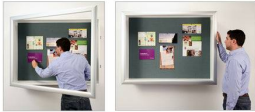

Large LED Lighted Shadow Box Display Case 3" Deep + Corkboard | with SwingFrame SUPER WIDE-FACE Bold Metal Frame 25+ Sizes

FOR CURRENT PRICING, VISIT THE ID # LISTED ABOVE

Product Details

- LED Lighted Shadow Box Display Case
- SwingFrame Designer Super Wide Face Frame
- 3" Deep Shadow Box with Cork Board
- Bold Shadowbox Metal Frame Profile: **2 3/8" Wide**
- Energy-Efficient, Long-Lasting LED Lighting
- UL Approved LED Strip Lighting Rated 50,000 Hrs.
- 3-Inch Deep Usable Interior Shadow Box Cabinet
- Wall Shadow Box
- Patented swing-open display frame system (opens right to left)
- Concealed Hinges and Sliding Gravity Lock
- Usable Interior Box Depth: **3"**
- Overall Shadow Box Depth: **4 1/2"**
- 2 Shadow Box Frame Finishes: Satin Silver or Satin Black
- Exterior Box Sides: Complementary Laminate to Frame Finish
- Backing Board: 1/4" Natural Cork mounted on 1/4" Fiberboard
- Break-Resistant Clear Acrylic Window
- Empty Shadow Box Comes Fully Assembled
- Installs Easily: Wall Mounting Hardware Included
- LED Lighted Shadow Boxes 3-Inches Deep **for Indoor Use Only**
- Call to Customize SwingFrame Wall Shadow Box Cases

Ordering Options

- Frame Orientation: Portrait or Landscape
- Interior Box Finish: White or Black Melamine | or Silver Metal Laminate
- Side Plunge Lock & Key
- 6 Fabric Colors

Lighting Specifications

- UL approved LED Strip Lighting
- LED Color: Cool White
- LED Life: 50,000 hours (5 Year Warranty)
- Cord exit is positioned out the back of the display case [\(Top Left Corner\)](#)

INSIDE PERIMETER (ALL 4 SIDES)

For this option we place an LED strip light along the entire Perimeter of the interior display case. The light will shine from all 4 sides of the interior case, bringing more light intensity to the contents being displayed inside.