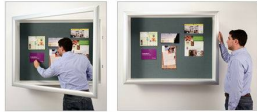

Large LED Lighted Shadow Box Display Case 3" Deep + Corkboard | with SwingFrame SUPER WIDE-FACE Bold Metal Frame 25+ Sizes

FOR CURRENT PRICING, VISIT THE ID # LISTED ABOVE

Product Details

- LED Lighted Shadow Box Display Case
- SwingFrame Designer Super Wide Face Frame
- 3" Deep Shadow Box with Cork Board
- Bold Shadowbox Metal Frame Profile: **2 3/8" Wide**
- Energy-Efficient, Long-Lasting LED Lighting
- UL Approved LED Strip Lighting Rated 50,000 Hrs.
- 3-Inch Deep Usable Interior Shadow Box Cabinet
- Wall Shadow Box
- Patented swing-open display frame system (opens right to left)
- Concealed Hinges and Sliding Gravity Lock
- Usable Interior Box Depth: **3"**
- Overall Shadow Box Depth: **4 1/2"**
- 2 Shadow Box Frame Finishes: Satin Silver or Satin Black
- Exterior Box Sides: Complementary Laminate to Frame Finish
- Backing Board: 1/4" Natural Cork mounted on 1/4" Fiberboard
- Break-Resistant Clear Acrylic Window
- Empty Shadow Box Comes Fully Assembled
- Installs Easily: Wall Mounting Hardware Included
- LED Lighted Shadow Boxes 3-Inches Deep **for Indoor Use Only**
- Call to Customize SwingFrame Wall Shadow Box Cases

Ordering Options

- Frame Orientation: Portrait or Landscape
- Interior Box Finish: White or Black Melamine | or Silver Metal Laminate
- Side Plunge Lock & Key
- 6 Fabric Colors

Lighting Specifications

- UL approved LED Strip Lighting
- LED Color: Cool White
- LED Life: 50,000 hours (5 Year Warranty)
- Cord exit is positioned out the back of the display case [\(Top Left Corner\)](#)

INSIDE PERIMETER (ALL 4 SIDES)

For this option we place an LED strip light along the entire Perimeter of the interior display case. The light will shine from all 4 sides of the interior case, bringing more light intensity to the contents being displayed inside.