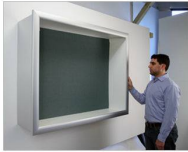

Large LED Lighted Shadow Box Display Case 3" Deep + Corkboard | with SwingFrame SUPER WIDE-FACE Bold Metal Frame 25+ Sizes

FOR CURRENT PRICING, VISIT THE ID # LISTED ABOVE

Product Details

- LED Lighted Shadow Box Display Case
- SwingFrame Designer Super Wide Face Frame
- 3" Deep Shadow Box with Cork Board
- Bold Shadowbox Metal Frame Profile: **2 3/8" Wide**
- Energy-Efficient, Long-Lasting LED Lighting
- UL Approved LED Strip Lighting Rated 50,000 Hrs.
- 3-Inch Deep Usable Interior Shadow Box Cabinet
- Wall Shadow Box
- Patented swing-open display frame system (opens right to left)
- Concealed Hinges and Sliding Gravity Lock
- Usable Interior Box Depth: **3"**
- Overall Shadow Box Depth: **4 1/2"**
- 2 Shadow Box Frame Finishes: Satin Silver or Satin Black
- Exterior Box Sides: Complementary Laminate to Frame Finish
- Backing Board: 1/4" Natural Cork mounted on 1/4" Fiberboard
- Break-Resistant Clear Acrylic Window
- Empty Shadow Box Comes Fully Assembled
- Installs Easily: Wall Mounting Hardware Included
- LED Lighted Shadow Boxes 3-Inches Deep **for Indoor Use Only**
- Call to Customize SwingFrame Wall Shadow Box Cases

Ordering Options

- Frame Orientation: Portrait or Landscape
- Interior Box Finish: White or Black Melamine | or Silver Metal Laminate
- Side Plunge Lock & Key
- 6 Fabric Colors

Lighting Specifications

- UL approved LED Strip Lighting
- LED Color: Cool White
- LED Life: 50,000 hours (5 Year Warranty)
- Cord exit is positioned out the back of the display case [\(Top Left Corner\)](#)

INSIDE PERIMETER (ALL 4 SIDES)

For this option we place an LED strip light along the entire Perimeter of the interior display case. The light will shine from all 4 sides of the interior case, bringing more light intensity to the contents being displayed inside.