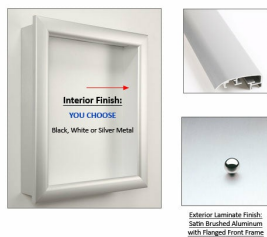

Model	Interior Dimensions	Overall Size	Viewable Area	Ships Via	Shipping Weight
SBMWIDECORK3-LED-1620	16" x 20"	19" x 23"	14 1/4" x 18 1/4"	FedEx	18 LBS