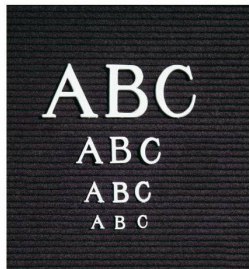

Open Face Felt Letter Board 12x72 Wood Frame

FOR CURRENT PRICING, VISIT THE ID # LISTED ABOVE
FREE SHIPPING

Product Details

- **Wood Framed Felt Letter Board**
- Overall Framed Letter Board Size: **12 x 72**
- Overall Message Display Board Depth: **3/4"**
- **1" Wide Wood frame borders the felt letter board**
- Attractive felt letter board with 1/4" grooves allows for easy letter and number insertion
- **3/4" White Helvetica letters and numbers included (290 Characters)**
- Hanging Hardware is riveted onto the back for easy wall or ceiling mount
- **12" x 72"** Open Face letter boards displays **for INDOOR use only**
- **Call to Customize Open Frame Face Wood Letterboard**

Ordering Options

- Frame Orientation: Portrait or Landscape
- Optional colors for felt letterboard panel
- Multiple wood frames available (see options below)
- Optional letter & character sets (1/2", 3/4", 1", 2", 3")

*CUSTOM SIZES AVAILABLE | CALL US

Model	Overall Letter Board Size	Ships Via	Shipping Weight
OFWLBF-1272	12" x 72"	UPS	24