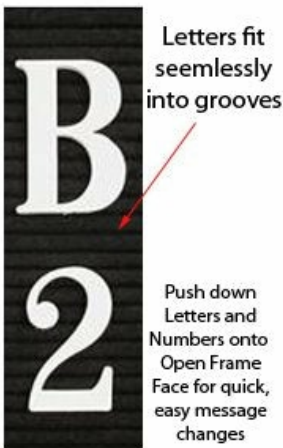

Open Face Felt Letter Board 18x24 Wood Frame | in 3 Wood Finishes and 5 Felt Colors

FOR CURRENT PRICING, VISIT THE ID # LISTED ABOVE
FREE SHIPPING

Product Details

- Wood Framed Felt Letter Board
- Overall Framed Letter Board Size: **18 x 24**
- Overall Message Display Board Depth: **3/4"**
- 1" Wide Wood frame borders the felt letter board
- Attractive felt letter board with 1/4" grooves
- Easy letter and number insertion
- 3/4" White Helvetica letters and numbers included (290 Characters)
- Hanging Hardware is riveted onto the back for easy wall or ceiling mount
- 18" x 24" Open Face letter boards displays **for INDOOR use only**
- Call to Customize Open Frame Face Wood Letterboard

Ordering Options

- Frame Orientation: Portrait or Landscape
- Optional colors for felt letterboard panel
- Multiple wood frames available (see options below)
- Optional letter & character sets (1/2", 3/4", 1", 2", 3")

***CUSTOM SIZES AVAILABLE | CALL US**

Portrait or Landscape

Model	Overall Letter Board Size	Ships Via	Shipping Weight
OFWLBF-1824	18" x 24"	UPS	10