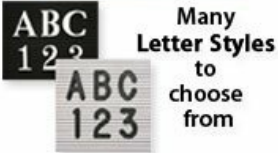

Open Face Felt Letter Board 18x24 Wood Frame | in 3 Wood Finishes and 5 Felt Colors

FOR CURRENT PRICING, VISIT THE ID # LISTED ABOVE
FREE SHIPPING

Product Details

- Wood Framed Felt Letter Board
- Overall Framed Letter Board Size: **18 x 24**
- Overall Message Display Board Depth: **3/4"**
- 1" Wide Wood frame borders the felt letter board
- Attractive felt letter board with 1/4" grooves
- Easy letter and number insertion
- 3/4" White Helvetica letters and numbers included (290 Characters)
- Hanging Hardware is riveted onto the back for easy wall or ceiling mount
- 18" x 24" Open Face letter boards displays **for INDOOR use only**
- Call to Customize Open Frame Face Wood Letterboard

Ordering Options

- Frame Orientation: Portrait or Landscape
- Optional colors for felt letterboard panel
- Multiple wood frames available (see options below)
- Optional letter & character sets (1/2", 3/4", 1", 2", 3")

***CUSTOM SIZES AVAILABLE | CALL US**

Portrait or Landscape

Model	Overall Letter Board Size	Ships Via	Shipping Weight
OFWLBF-1824	18" x 24"	UPS	10