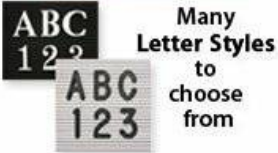

Open Face Felt Letter Board 18x24 Wood Frame | in 3 Wood Finishes and 5 Felt Colors

FOR CURRENT PRICING, VISIT THE ID # LISTED ABOVE
FREE SHIPPING

Product Details

- Wood Framed Felt Letter Board
- Overall Framed Letter Board Size: **18 x 24**
- Overall Message Display Board Depth: **3/4"**
- 1" Wide Wood frame borders the felt letter board
- Attractive felt letter board with 1/4" grooves
- Easy letter and number insertion
- 3/4" White Helvetica letters and numbers included (290 Characters)
- Hanging Hardware is riveted onto the back for easy wall or ceiling mount
- 18" x 24" Open Face letter boards displays **for INDOOR use only**
- Call to Customize Open Frame Face Wood Letterboard

Ordering Options

- Frame Orientation: Portrait or Landscape
- Optional colors for felt letterboard panel
- Multiple wood frames available (see options below)
- Optional letter & character sets (1/2", 3/4", 1", 2", 3")

***CUSTOM SIZES AVAILABLE | CALL US**

Portrait or Landscape

Model	Overall Letter Board Size	Ships Via	Shipping Weight
OFWLBF-1824	18" x 24"	UPS	10