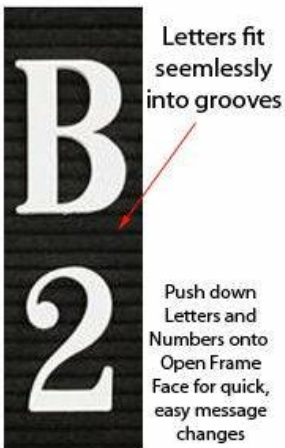

Open Face Felt Letter Board 18x24 Wood Frame | in 3 Wood Finishes and 5 Felt Colors

FOR CURRENT PRICING, VISIT THE ID # LISTED ABOVE
FREE SHIPPING

Product Details

- Wood Framed Felt Letter Board
- Overall Framed Letter Board Size: **18 x 24**
- Overall Message Display Board Depth: **3/4"**
- 1" Wide Wood frame borders the felt letter board
- Attractive felt letter board with 1/4" grooves
- Easy letter and number insertion
- 3/4" White Helvetica letters and numbers included (290 Characters)
- Hanging Hardware is riveted onto the back for easy wall or ceiling mount
- 18" x 24" Open Face letter boards displays **for INDOOR use only**
- Call to Customize Open Frame Face Wood Letterboard

Ordering Options

- Frame Orientation: Portrait or Landscape
- Optional colors for felt letterboard panel
- Multiple wood frames available (see options below)
- Optional letter & character sets (1/2", 3/4", 1", 2", 3")

***CUSTOM SIZES AVAILABLE | CALL US**

Portrait or Landscape

Model	Overall Letter Board Size	Ships Via	Shipping Weight
OFWLBF-1824	18" x 24"	UPS	10