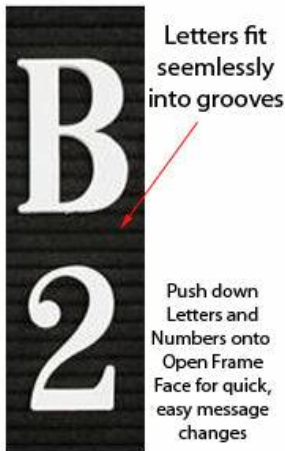

Open Face Felt Letter Board 14x22 with Header Wood Framed

FOR CURRENT PRICING, VISIT THE ID # LISTED ABOVE

Product Details

- Indoor Framed Felt Letter Board
- Open Face, Wall Mount Frame
- Overall Felt Letter Board with Header: 14" x 22"
- Your Personalized TEXT Message Header *Printed Free*
- Text printed up to 3" High ALL CAPS Helvetica Font
- Overall Frame Depth: 3/4"
- 1" wide wood frame borders the entire felt letter board
- Felt letter board with 1/4" grooves for easy letter and number insertion
- 1 inch wood divider separates the White Header Panel with the Felt Board
- 3/4" White Helvetica letters and numbers included (290 Characters)
- Hanging Hardware is attached onto the back for easy wall or ceiling mount
- Open Face letter board 14x22 displays for **INDOOR use only**
- Call to customize Open Frame Face Wood Letterboard with Header

Ordering Options

- Frame Orientation: Portrait or Landscape
- Optional colors for felt letterboard panel
- Multiple wood frames available (see options below)
- Optional letter & character sets (1/2", 3/4" 1", 2", 3") ()
- 5" Header with multiple customization options (see below)

***CUSTOM LETTER BOARD SIZES AVAILABLE | CALL US**

Header Details

- UPPERCASE Helvetica vinyl lettering
- Black lettering on a 5" white header (3" max text height)

IMPORTANT HEADER ORDERING DETAILS

Please type your message in the text box provided below. We will try to keep your message on one line unless otherwise specified. If we can't fit your message on one line we will center your copy on two lines. For the customer that needs a specific font, color or text positioning, you may call customer service with your requests.