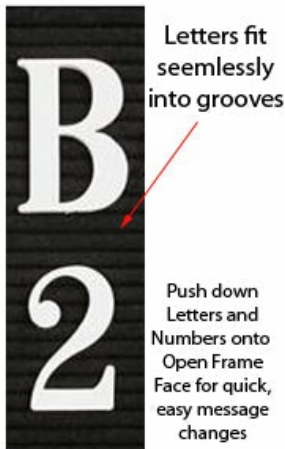

Open Face Felt Letter Board 14x22 with Header Wood Framed

FOR CURRENT PRICING, VISIT THE ID # LISTED ABOVE

Product Details

- Indoor Framed Felt Letter Board
- Open Face, Wall Mount Frame
- Overall Felt Letter Board with Header: 14" x 22"
- Your Personalized TEXT Message Header *Printed Free*
- Text printed up to 3" High ALL CAPS Helvetica Font
- Overall Frame Depth: 3/4"
- 1" wide wood frame borders the entire felt letter board
- Felt letter board with 1/4" grooves for easy letter and number insertion
- 1 inch wood divider separates the White Header Panel with the Felt Board
- 3/4" White Helvetica letters and numbers included (290 Characters)
- Hanging Hardware is attached onto the back for easy wall or ceiling mount
- Open Face letter board 14x22 displays for **INDOOR use only**
- Call to customize Open Frame Face Wood Letterboard with Header

Ordering Options

- Frame Orientation: Portrait or Landscape
- Optional colors for felt letterboard panel
- Multiple wood frames available (see options below)
- Optional letter & character sets (1/2", 3/4" 1", 2", 3") ()
- 5" Header with multiple customization options (see below)

***CUSTOM LETTER BOARD SIZES AVAILABLE | CALL US**

Header Details

- UPPERCASE Helvetica vinyl lettering
- Black lettering on a 5" white header (3" max text height)

IMPORTANT HEADER ORDERING DETAILS

Please type your message in the text box provided below. We will try to keep your message on one line unless otherwise specified. If we can't fit your message on one line we will center your copy on two lines. For the customer that needs a specific font, color or text positioning, you may call customer service with your requests.