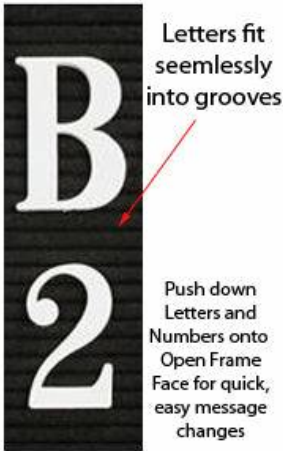

Open Face Felt Letter Board 16x16 Wood Frame

FOR CURRENT PRICING, VISIT THE ID # LISTED ABOVE
FREE SHIPPING

Product Details

- **Wood Framed Felt Letter Board**
- Overall Framed Letter Board Size: **16 x 16**
- Overall Message Display Board Depth: **3/4"**
- **1" Wide Wood frame borders the felt letter board**
- Attractive felt letter board with 1/4" grooves allows for easy letter and number insertion
- **3/4" White Helvetica letters and numbers included (290 Characters)**
- Hanging Hardware is riveted onto the back for easy wall or ceiling mount
- **16" x 16"** Open Face letter boards displays **for INDOOR use only**
- **Call to Customize Open Frame Face Wood Letterboard**

Ordering Options

- Frame Orientation: Portrait or Landscape
- Optional colors for felt letterboard panel
- Multiple wood frames available (see options below)
- Optional letter & character sets (1/2", 3/4", 1", 2", 3")

*CUSTOM SIZES AVAILABLE | CALL US

Model	Overall Letter Board Size	Ships Via	Shipping Weight
OFWLBF-1616	16" x 16"	UPS	10