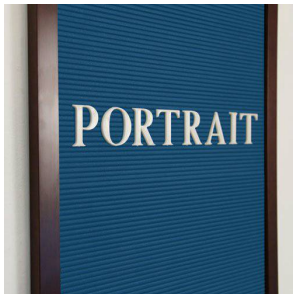

Open Face Felt Letter Board 12x60 Wood Frame

FOR CURRENT PRICING, VISIT THE ID # LISTED ABOVE
FREE SHIPPING

Product Details

- **Wood Framed Felt Letter Board**
- Overall Framed Letter Board Size: **12 x 60**
- Overall Message Display Board Depth: **3/4"**
- **1" Wide Wood frame borders the felt letter board**
- Attractive felt letter board with 1/4" grooves allows for easy letter and number insertion
- **3/4" White Helvetica letters and numbers included (290 Characters)**
- Hanging Hardware is riveted onto the back for easy wall or ceiling mount
- **12" x 60"** Open Face letter boards displays **for INDOOR use only**
- **Call to Customize Open Frame Face Wood Letterboard**

Ordering Options

- Frame Orientation: Portrait or Landscape
- Optional colors for felt letterboard panel
- Multiple wood frames available (see options below)
- Optional letter & character sets (1/2", 3/4", 1", 2", 3")

*CUSTOM SIZES AVAILABLE | CALL US

Model	Overall Letter Board Size	Ships Via	Shipping Weight
OFWLBF-1260	12" x 60"	UPS	20