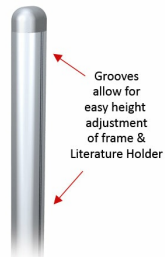

POSTO-STAND™ Sign stand w Double Sided 22x28 Snap Frame

FOR CURRENT PRICING, VISIT THE ID # LISTED ABOVE

Product Details

- POSTO-STAND™ Displays TWO Posters 22" Wide x 28" High
- Overall Post Height: 72" (6 FEET TALL)
- Sign Post is slotted on both sides for frame and accessory height adjustments
- Includes (2) Snap Frame 22x28 for **DOUBLE SIDED** Viewing
- **Black and Silver 22x28** Sign Stand finishes available
- Poster Stand, Snap Frame profile overlaps poster by **3/8" all around**
- **Holds up to 1/32" thick material**
- **Styrene Backer & Clear Protective Overlay included**
- Mitered corners add to the poster display frame's stylish look!
- Snap frame rails open for quick and easy access
- Sign Stand Orientation: Vertical (Portrait)
- Poster Display Stand mounts center hung onto sign pole
- Weighted Steel Base Provides Added Stability
- 17" Square Base
- Built with durable aluminum
- **American Designed and American Made!**
- POSTO-STAND™ Sign Stands Designed for Indoor Use Only!

Sign Post stands over **6 feet** tall!

Ordering Options

Pamphlet / Catalog Holders

Built from durable steel, the center hung Pamphlet and Catalog holders easily slide onto the display stand's slotted post, allowing you to decide your desired height adjustment.