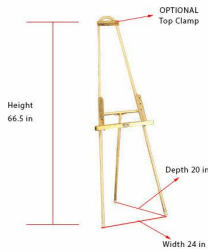

Ultra Luxury, Solid Brushed Brass Easel Stand | 24" Wide x 66.5" High x 20" Deep with Adjustable Ledge

FOR CURRENT PRICING, VISIT THE ID # LISTED ABOVE

Product Details

- Ultra Luxury Brushed Brass Easel
- Elegant Hospitality Floor Easel Sign Holder
- Heavy-Duty, Deluxe Easel Sign/Poster Floor Stand
- Overall Dimensions: 24" Wide x 66.5" H x 20" Depth
- Easel is at Ideal Viewing Angle
- Includes an Adjustable Ledge to Hold Posters, Signs, Framed Prints
- 5 Position Adjustable Ledge
- Foadable, Single-Sided Easel
- Round Top Design
- **Optional:** Top Clamp can turn your display into a Flip Chart as needed.
- **100% Solid Brass**
- Brushed Brass Finish
- Made in the USA
- **24 x 66.5** Brushed Brass Easel for Restaurants, Hotels, Lobbies, Etc...
- Ultra Luxury 24 x 66.5 Easel Sign Stand for **Only Indoor Use**

Model	Overall Dimensions	Weight
FBBBE2466	24" Wide x 66.5" High x 20" Deep	23 LBS