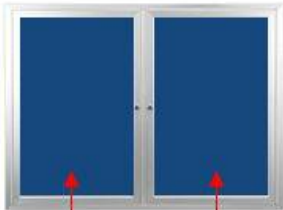

### 84x48 Enclosed Indoor Bulletin Boards with Radius Edge (2 DOORS)

FOR CURRENT PRICING, VISIT THE ID # LISTED ABOVE

#### Product Details

- Indoor Enclosed Bulletin Board
- **Contemporary Radius Corners**
- Aluminum Display Case Construction
- **2 Door Bulletin Board**
- Wall Mount Cork Bulletin Board
- **Overall Size: 84" Wide x 48" High**
- Sleek radius frame accentuates messages
- Features full length piano hinges support each door
- Lockable Bulletin Board
- Security cam-lock on front of each door (2 keys included)
- Overall Case Depth: 2"
- Interior Useable Depth: 5/8"
- 4 metal frame finishes
- Frame Orientation: All sizes come standard in **LANDSCAPE** orientation
- Break Resistant Acrylic: Ideal for high traffic public environments
- Self sealing natural cork interior
- 2 Door Enclosed Bulletin Board 84x48 Radius Corners for INDOOR use
- **Call For Custom 2, 3, 4 Door Bulletin Board Display Cases**

#### Ordering Options

- Fabric covering over corkboard
- Painted Cork and Fabric Colors over Cork
- Plastic Clear or Multi-Color Push Pins (100 per box)
- **Door Window: Break Resistant or Tempered Glass**
  - Break Resistant Acrylic: 1/8" thick, lightweight (Standard)
  - 1/4" Tempered Glass for public environments and locations that require this added safety feature. (Upcharge)
    - If chosen we will use our heavy duty door that will change one of 2 dimensions by 1/2". We will contact you if you do not indicate which dimension you would like adjusted in your order notes.
    - The viewable area can decrease by 1/2" or the overall size can be increased by 1/2".

OPTIONAL FABRIC COLORS  
(SHOWN IN **COBALT ACCENT**)

Model	Overall Size	Viewable Area (per door)	Number of Doors	Ships Via	Weight
SCIBBR234-8448	84" Wide x 48" High	37 1/4" x 43"	2	Freight	97 LBS