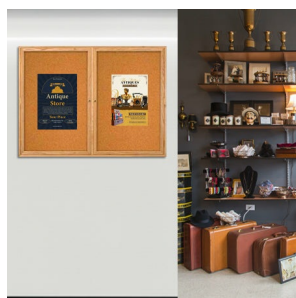

48 x 36 WOOD Indoor Enclosed Bulletin Cork Boards with Two Doors

FOR CURRENT PRICING, VISIT THE ID # LISTED ABOVE

Product Details

- Indoor Wood Bulletin Board Display Case
- Overall Size: 48" Wide x 36" High
- Two Door Enclosed Cork Bulletin Board
- Wall Mount Message Board Display Case 2"
- Doors with Steel Hinges
- Locking Display Case
- Security cam-lock on the front of each door (2 keys)
- Corner Style: Classic Mitered Style
- Overall Depth: 2"
- Interior Useable Depth: 5/8"
- 3 wood frame finishes
- 48x36 comes standard in **LANDSCAPE** orientation
- Lexan Break Resistant Acrylic Window. (Tempered Glass is Optional)
- Self-sealing natural cork interior
- Case must be **surface mounted** on the wall
- **Free Shipping:** 48x36 Wood Framed 2 Door Enclosed Bulletin Boards
- Call for Custom Indoor Enclosed Wood Bulletin Boards

Ordering Options

- Painted Cork and Fabric Colors over Cork
- Plastic Clear or Multi-Color Push Pins (100 per box)
- **Door Window: Break Resistant or Tempered Glass**
 - Break Resistant Acrylic: 1/8" thick, lightweight (Standard)
 - 1/4" Tempered Glass for public environments and locations that require this added safety feature. (Upcharge)
 - If chosen we will use our heavy duty door that will change one of 2 dimensions by 1/2". We will contact you if you do not indicate which dimension you would like adjusted in your order notes.
 - The viewable area can decrease by 1/2" or the overall size can be increased by 1/2".