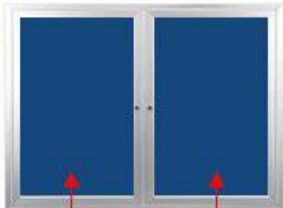

96x36 Enclosed Indoor Bulletin Boards with Radius Edge (2 DOORS)

FOR CURRENT PRICING, VISIT THE ID # LISTED ABOVE

Product Details

- Indoor Enclosed Bulletin Board
- **Contemporary Radius Corners**
- Aluminum Display Case Construction
- **2 Door Bulletin Board**
- Wall Mount Cork Bulletin Board
- **Overall Size: 96" Wide x 36" High**
- Sleek radius frame accentuates messages
- Features full length piano hinges support each door
- Lockable Bulletin Board
- Security cam-lock on front of each door (2 keys included)
- Overall Case Depth: 2"
- Interior Useable Depth: 5/8"
- 4 metal frame finishes
- Frame Orientation: All sizes come standard in **LANDSCAPE** orientation
- Break Resistant Acrylic: Ideal for high traffic public environments
- Self sealing natural cork interior
- 2 Door Enclosed Bulletin Board 96x36 Radius Corners for INDOOR use
- **Call For Custom 2, 3, 4 Door Bulletin Board Display Cases**

Ordering Options

- Fabric covering over corkboard
- Painted Cork and Fabric Colors over Cork
- Plastic Clear or Multi-Color Push Pins (100 per box)
- **Door Window: Break Resistant or Tempered Glass**
 - Break Resistant Acrylic: 1/8" thick, lightweight (Standard)
 - 1/4" Tempered Glass for public environments and locations that require this added safety feature. (Upcharge)
 - If chosen we will use our heavy duty door that will change one of 2 dimensions by 1/2". We will contact you if you do not indicate which dimension you would like adjusted in your order notes.
 - The viewable area can decrease by 1/2" or the overall size can be increased by 1/2".

OPTIONAL FABRIC COLORS
(SHOWN IN **COBALT ACCENT**)

Model	Overall Size	Viewable Area (per door)	Number of Doors	Ships Via	Weight
SCIBBR234-9636	96" Wide x 36" High	43 1/4" x 31"	2	Freight	83 LBS