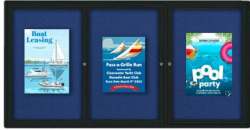

72x36 Enclosed Indoor Bulletin Boards with Radius Edge (3 DOORS)

FOR CURRENT PRICING, VISIT THE ID # LISTED ABOVE

Product Details

- Indoor Enclosed Bulletin Board
- **Contemporary Radius Corners**
- Aluminum Display Case Construction
- **3 Door Bulletin Board**
- Wall Mount Cork Bulletin Board
- **Overall Size: 72" Wide x 36" High**
- Sleek radius frame accentuates messages
- Features full length piano hinges support each door
- Lockable Bulletin Board
- Security cam-lock on front of each door (2 keys included)
- Overall Case Depth: 2"
- Interior Useable Depth: 5/8"
- 4 metal frame finishes
- Frame Orientation: All sizes come standard in **LANDSCAPE** orientation
- Break Resistant Acrylic: Ideal for high traffic public environments
- Self sealing natural cork interior
- 3 Door Enclosed Bulletin Board 72x36 Radius Corners for INDOOR use
- **Call For Custom 2, 3, 4 Door Bulletin Board Display Cases**

Ordering Options

- Fabric covering over corkboard
- Painted Cork and Fabric Colors over Cork
- Plastic Clear or Multi-Color Push Pins (100 per box)
- **Door Window: Break Resistant or Tempered Glass**
 - Break Resistant Acrylic: 1/8" thick, lightweight (Standard)
 - 1/4" Tempered Glass for public environments and locations that require this added safety feature. (Upcharge)
 - If chosen we will use our heavy duty door that will change one of 2 dimensions by 1/2". We will contact you if you do not indicate which dimension you would like adjusted in your order notes.
 - The viewable area can decrease by 1/2" or the overall size can be increased by 1/2".